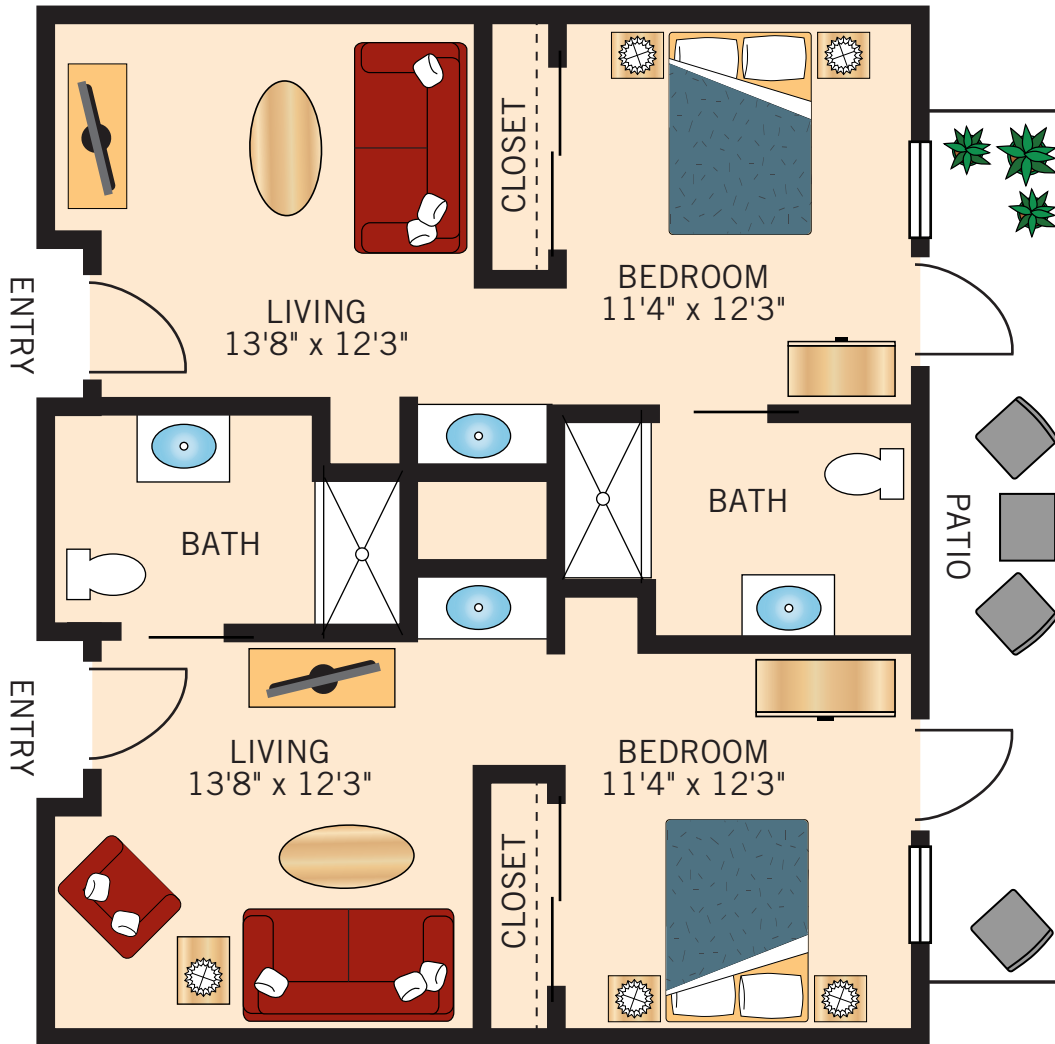

C-1 STUDIO

420 Square Feet

Floor plans are not to scale and are shown for comparative purposes only.
Actual apartment floor plans may have minor variations.

B-1 AND B-2 ONE BEDROOM • ONE BATH 430 Square Feet

Floor plans are not to scale and are shown for comparative purposes only.
Actual apartment floor plans may have minor variations.

A-1 TWO BEDROOM • ONE BATH 755 Square Feet

Floor plans are not to scale and are shown for comparative purposes only.
Actual apartment floor plans may have minor variations.