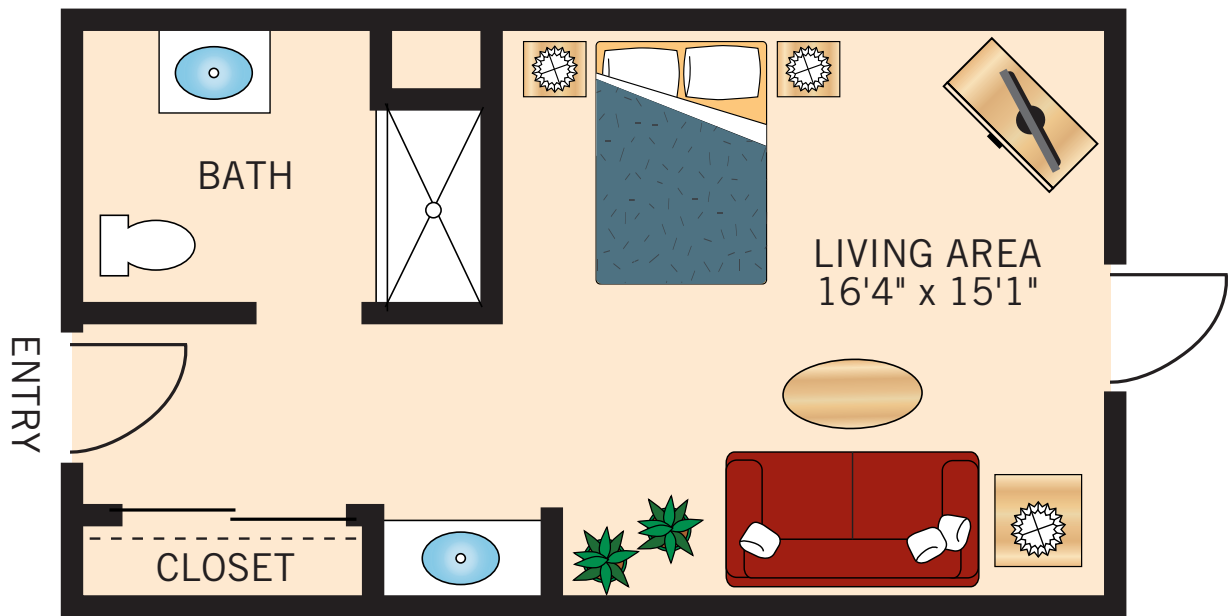

C-1 STUDIO

420 Square Feet

Floor plans are not to scale and are shown for comparative purposes only.
Actual apartment floor plans may have minor variations.

B-1 AND B-2 ONE BEDROOM • ONE BATH 430 Square Feet

Floor plans are not to scale and are shown for comparative purposes only.
Actual apartment floor plans may have minor variations.

A-1 TWO BEDROOM • ONE BATH 755 Square Feet

Floor plans are not to scale and are shown for comparative purposes only.
Actual apartment floor plans may have minor variations.