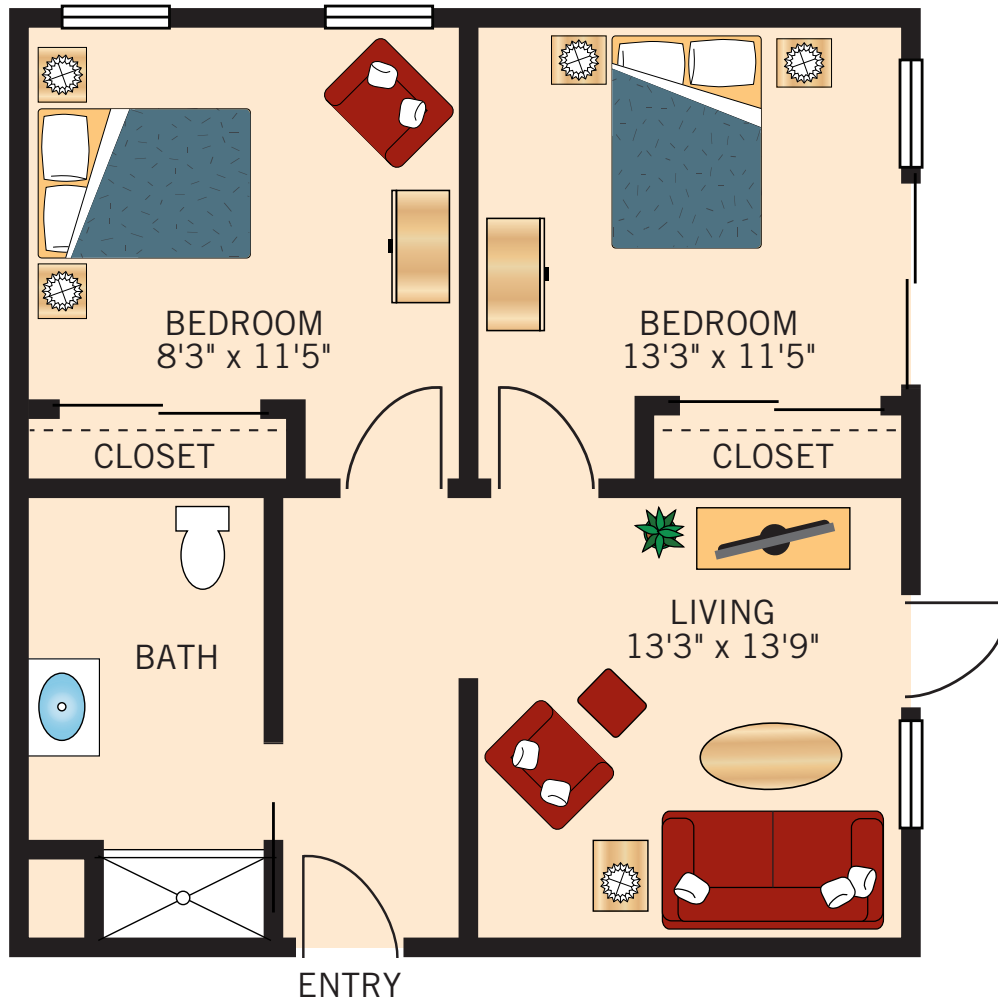

C-1 STUDIO

420 Square Feet

Floor plans are not to scale and are shown for comparative purposes only.
Actual apartment floor plans may have minor variations.

B-1 AND B-2 ONE BEDROOM • ONE BATH 430 Square Feet

Floor plans are not to scale and are shown for comparative purposes only.
Actual apartment floor plans may have minor variations.

A-1 TWO BEDROOM • ONE BATH 755 Square Feet

Floor plans are not to scale and are shown for comparative purposes only.
Actual apartment floor plans may have minor variations.