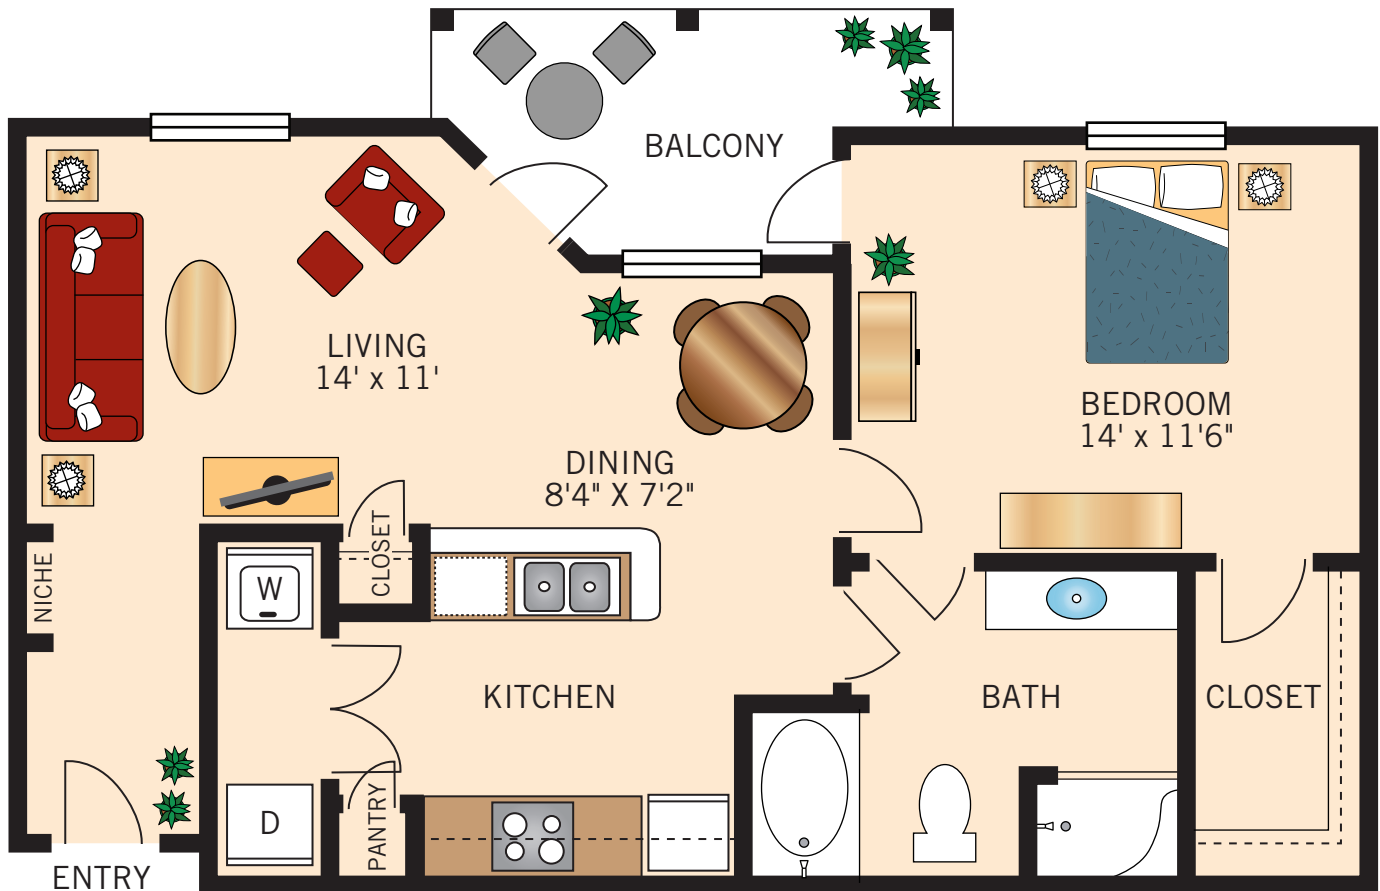

THE TUSCANY

ONE BEDROOM • ONE BATH
689 – 740 Square Feet

Floor plans are not to scale and are shown for comparative purposes only.
Actual apartment floor plans may have minor variations.

THE FLORENCE

ONE BEDROOM • ONE BATH
760 – 802 Square Feet

Floor plans are not to scale and are shown for comparative purposes only.
Actual apartment floor plans may have minor variations.

THE GENOA

ONE BEDROOM • ONE BATH
768 – 810 Square Feet

Floor plans are not to scale and are shown for comparative purposes only.
Actual apartment floor plans may have minor variations.

THE MILAN

TWO BEDROOM • TWO BATH
1,038 Square Feet

Floor plans are not to scale and are shown for comparative purposes only.
Actual apartment floor plans may have minor variations.

THE VENICE

TWO BEDROOM • TWO BATH

1,015 – 1,061 Square Feet

Floor plans are not to scale and are shown for comparative purposes only.
Actual apartment floor plans may have minor variations.

THE PALERMO

TWO BEDROOM • TWO BATH

1,122 – 1,196 Square Feet