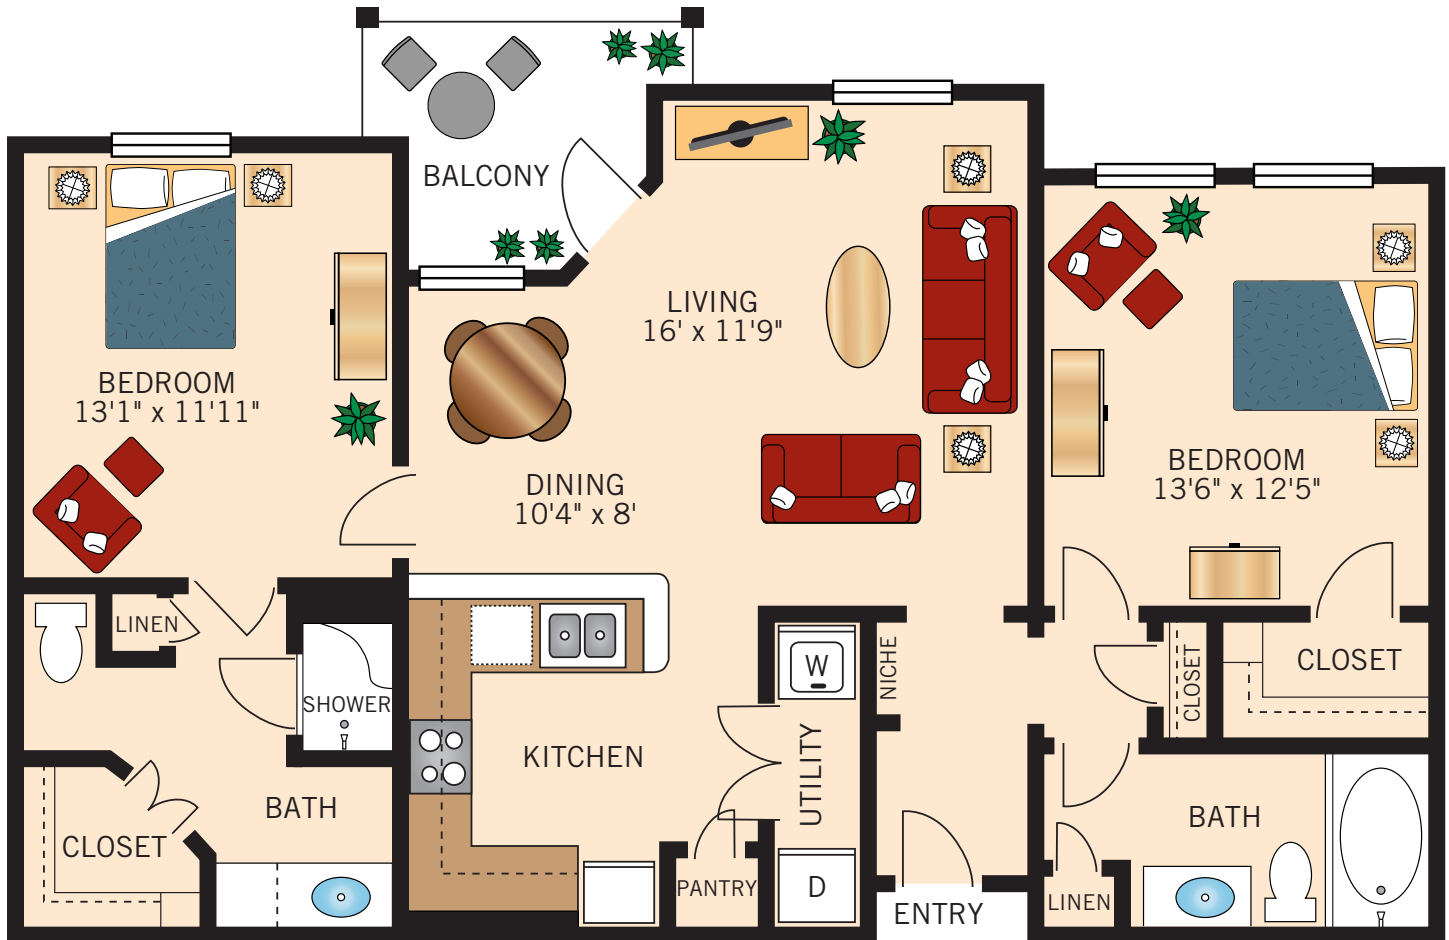

Floor plans are not to scale and are shown for comparative purposes only.
Actual apartment floor plans may have minor variations.

THE GENOA

ONE BEDROOM • ONE BATH
768 – 810 Square Feet

Floor plans are not to scale and are shown for comparative purposes only.
Actual apartment floor plans may have minor variations.

THE MILAN

TWO BEDROOM • TWO BATH
1,038 Square Feet

Floor plans are not to scale and are shown for comparative purposes only.
Actual apartment floor plans may have minor variations.

THE VENICE

TWO BEDROOM • TWO BATH

1,015 – 1,061 Square Feet

Floor plans are not to scale and are shown for comparative purposes only.
Actual apartment floor plans may have minor variations.

THE PALERMO

TWO BEDROOM • TWO BATH

1,122 – 1,196 Square Feet

Floor plans are not to scale and are shown for comparative purposes only.
Actual apartment floor plans may have minor variations.

D-1 AND D-2 STUDIO

420 Square Feet

Floor plans are not to scale and are shown for comparative purposes only.
Actual apartment floor plans may have minor variations.