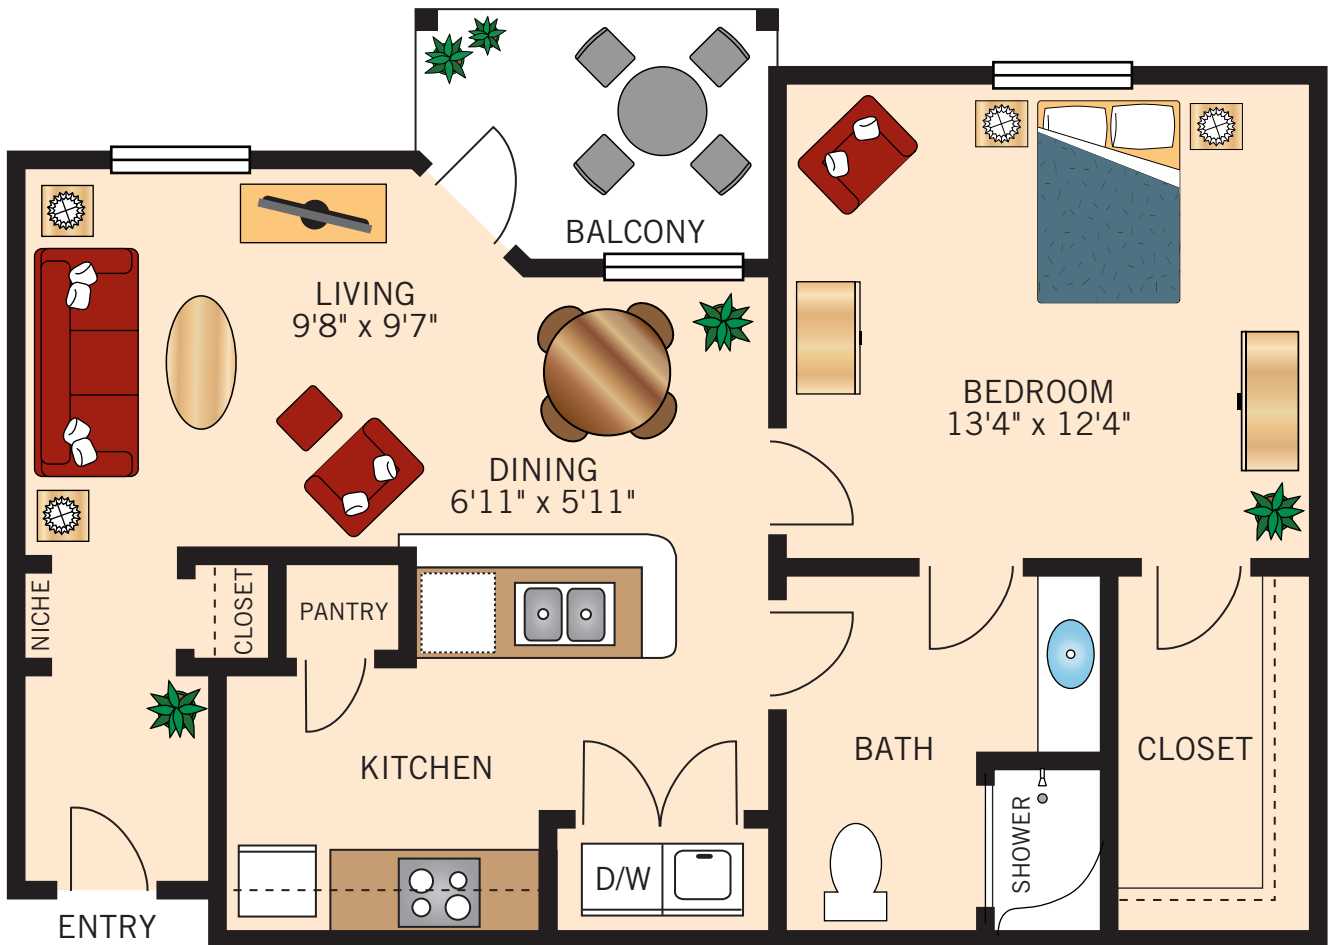

THE TUSCANY

ONE BEDROOM • ONE BATH
689 – 740 Square Feet

Floor plans are not to scale and are shown for comparative purposes only.
Actual apartment floor plans may have minor variations.

THE FLORENCE

ONE BEDROOM • ONE BATH
760 – 802 Square Feet

Floor plans are not to scale and are shown for comparative purposes only.
Actual apartment floor plans may have minor variations.

THE GENOA

ONE BEDROOM • ONE BATH
768 – 810 Square Feet

Floor plans are not to scale and are shown for comparative purposes only.
Actual apartment floor plans may have minor variations.

THE MILAN

TWO BEDROOM • TWO BATH
1,038 Square Feet

Floor plans are not to scale and are shown for comparative purposes only.
Actual apartment floor plans may have minor variations.

THE VENICE

TWO BEDROOM • TWO BATH

1,015 – 1,061 Square Feet

Floor plans are not to scale and are shown for comparative purposes only.
Actual apartment floor plans may have minor variations.

THE PALERMO

TWO BEDROOM • TWO BATH

1,122 – 1,196 Square Feet