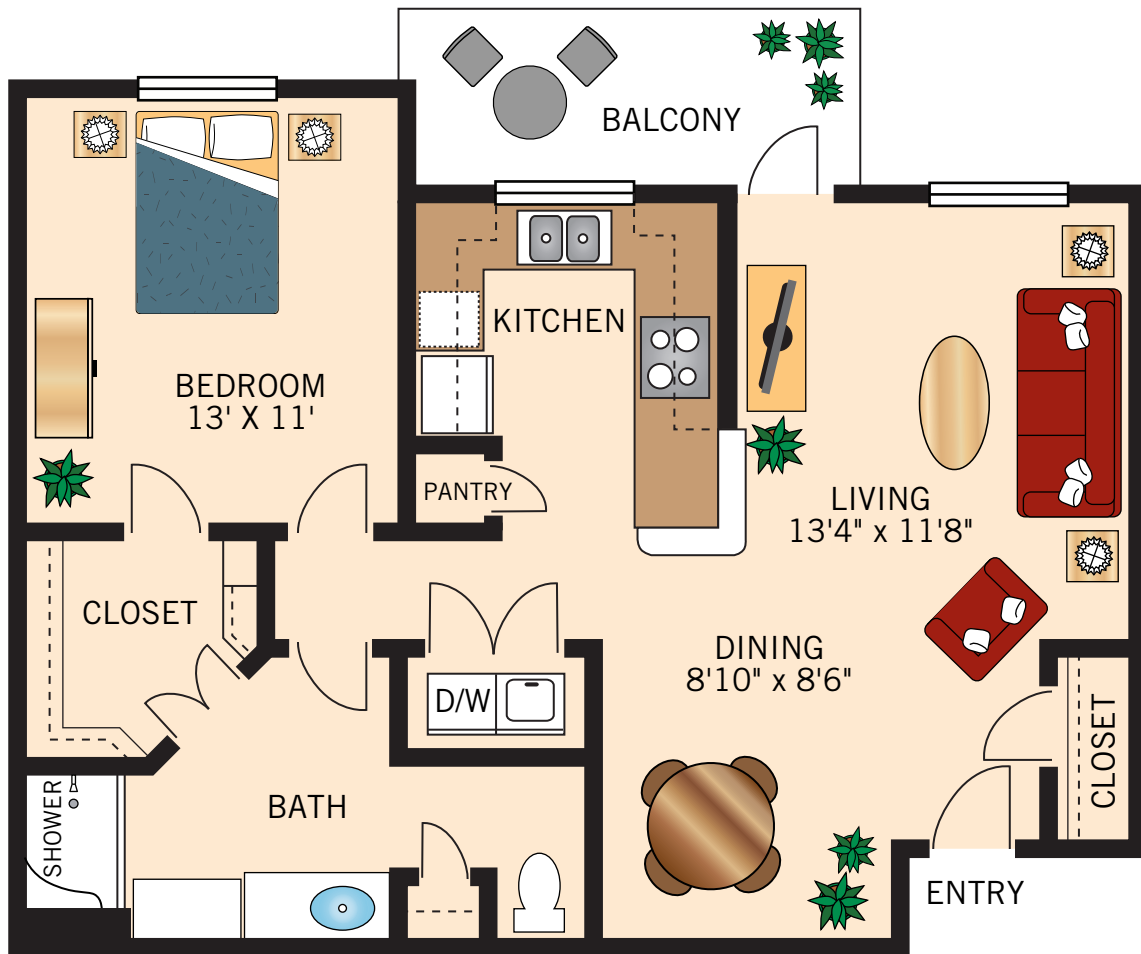

THE TUSCANY

ONE BEDROOM • ONE BATH
689 – 740 Square Feet

Floor plans are not to scale and are shown for comparative purposes only.
Actual apartment floor plans may have minor variations.

THE FLORENCE

ONE BEDROOM • ONE BATH
760 – 802 Square Feet

Floor plans are not to scale and are shown for comparative purposes only.
Actual apartment floor plans may have minor variations.

THE GENOA

ONE BEDROOM • ONE BATH
768 – 810 Square Feet

Floor plans are not to scale and are shown for comparative purposes only.
Actual apartment floor plans may have minor variations.

THE MILAN

TWO BEDROOM • TWO BATH
1,038 Square Feet

Floor plans are not to scale and are shown for comparative purposes only.
Actual apartment floor plans may have minor variations.

THE VENICE

TWO BEDROOM • TWO BATH

1,015 – 1,061 Square Feet

Floor plans are not to scale and are shown for comparative purposes only.
Actual apartment floor plans may have minor variations.

THE PALERMO

TWO BEDROOM • TWO BATH

1,122 – 1,196 Square Feet