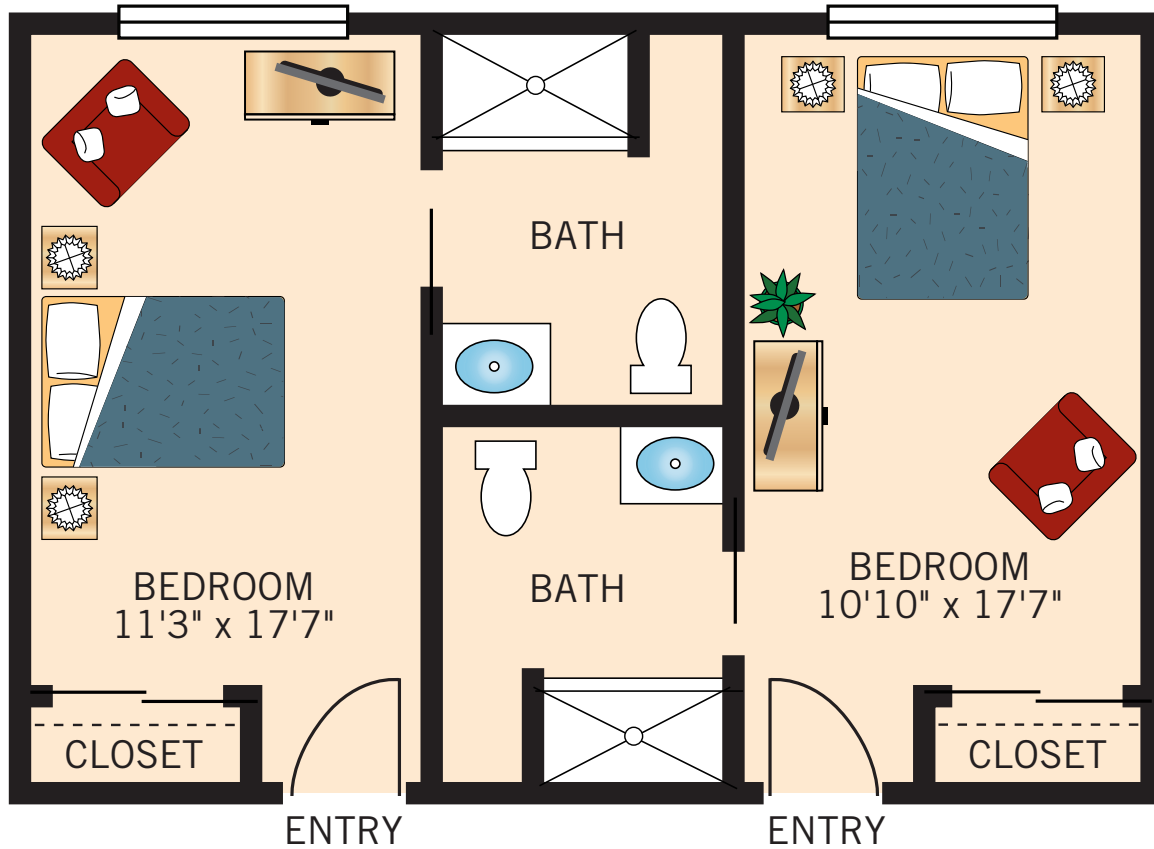

Floor plans are not to scale and are shown for comparative purposes only.
Actual apartment floor plans may have minor variations.

THE GENOA

ONE BEDROOM • ONE BATH
768 – 810 Square Feet

Floor plans are not to scale and are shown for comparative purposes only.
Actual apartment floor plans may have minor variations.

THE MILAN

TWO BEDROOM • TWO BATH
1,038 Square Feet

Floor plans are not to scale and are shown for comparative purposes only.
Actual apartment floor plans may have minor variations.

THE VENICE

TWO BEDROOM • TWO BATH

1,015 – 1,061 Square Feet

Floor plans are not to scale and are shown for comparative purposes only.
Actual apartment floor plans may have minor variations.

THE PALERMO

TWO BEDROOM • TWO BATH

1,122 – 1,196 Square Feet

Floor plans are not to scale and are shown for comparative purposes only.
Actual apartment floor plans may have minor variations.

D-1 AND D-2 STUDIO

420 Square Feet

Floor plans are not to scale and are shown for comparative purposes only.
Actual apartment floor plans may have minor variations.