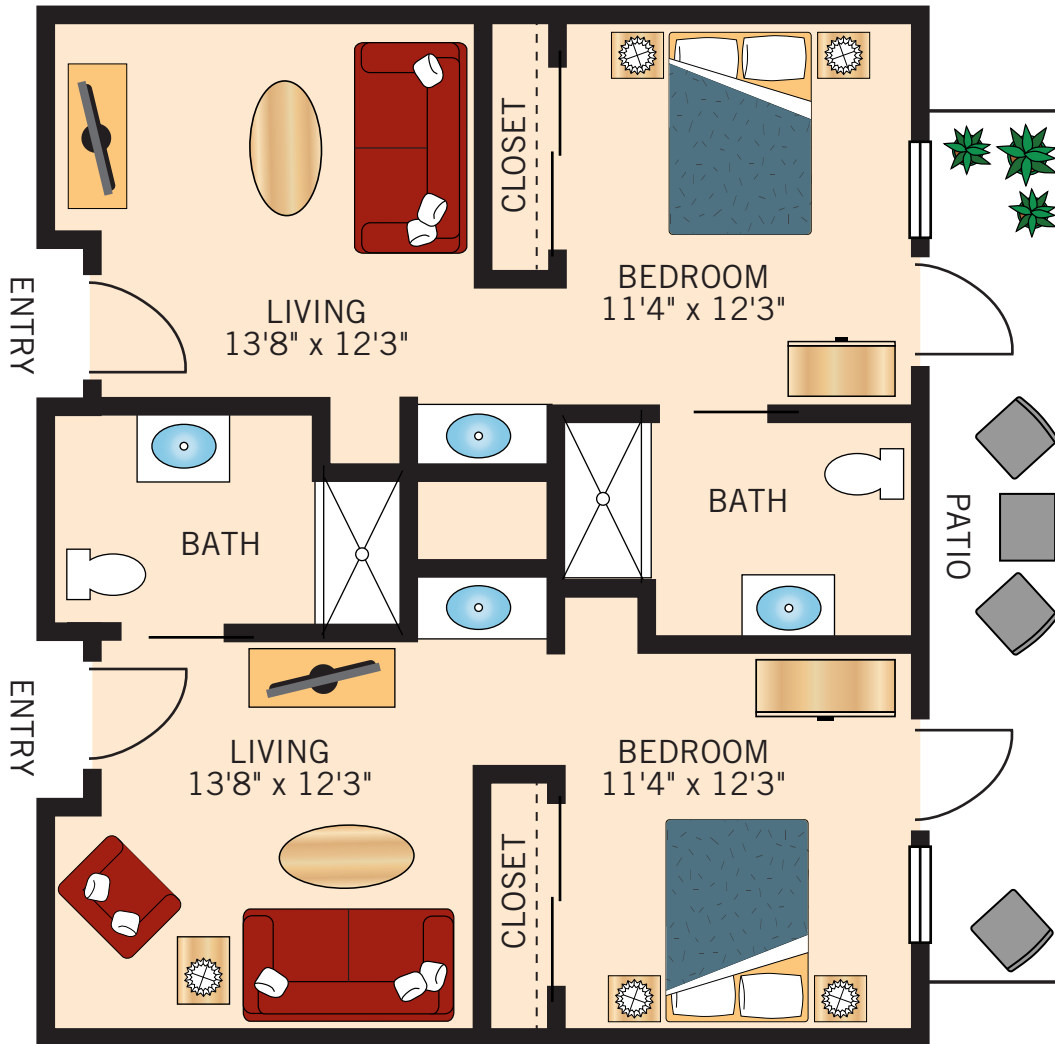

THE MILAN TWO BEDROOM • TWO BATH 1,038 Square Feet

Floor plans are not to scale and are shown for comparative purposes only.
Actual apartment floor plans may have minor variations.

THE VENICE

TWO BEDROOM • TWO BATH

1,015 – 1,061 Square Feet

Floor plans are not to scale and are shown for comparative purposes only.
Actual apartment floor plans may have minor variations.

THE PALERMO

TWO BEDROOM • TWO BATH

1,122 – 1,196 Square Feet

Floor plans are not to scale and are shown for comparative purposes only.
Actual apartment floor plans may have minor variations.

D-1 AND D-2 STUDIO

420 Square Feet

Floor plans are not to scale and are shown for comparative purposes only.
Actual apartment floor plans may have minor variations.

C-1
STUDIO
420 Square Feet

Floor plans are not to scale and are shown for comparative purposes only.
Actual apartment floor plans may have minor variations.

B-1 AND B-2 ONE BEDROOM • ONE BATH 430 Square Feet