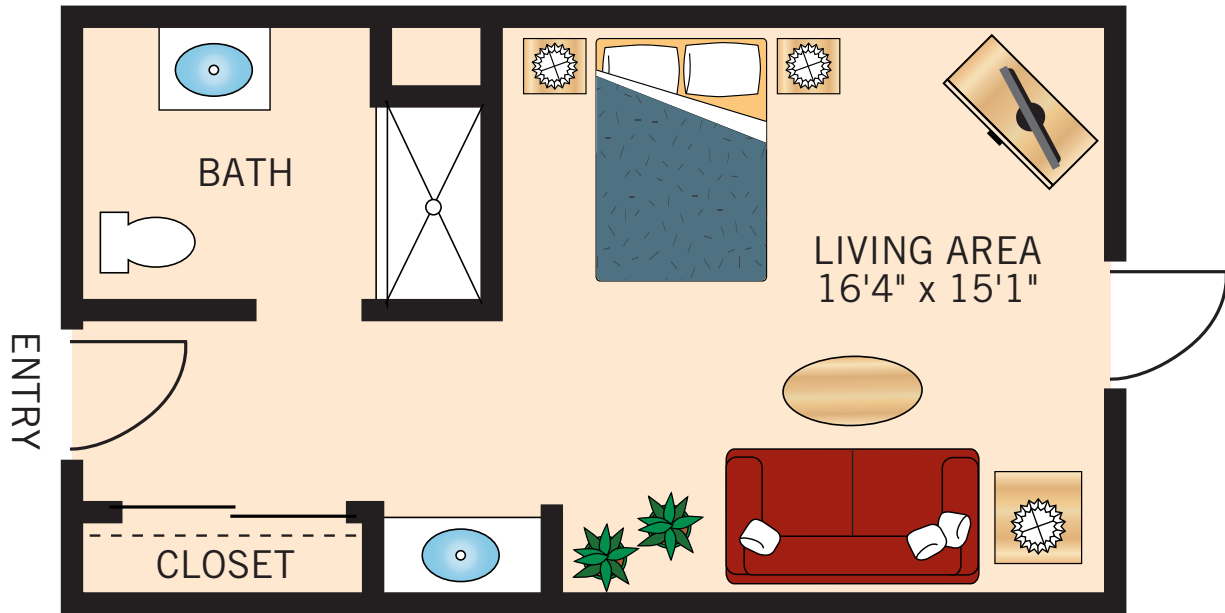

THE MILAN TWO BEDROOM • TWO BATH 1,038 Square Feet

Floor plans are not to scale and are shown for comparative purposes only.
Actual apartment floor plans may have minor variations.

THE VENICE

TWO BEDROOM • TWO BATH

1,015 – 1,061 Square Feet

Floor plans are not to scale and are shown for comparative purposes only.
Actual apartment floor plans may have minor variations.

THE PALERMO

TWO BEDROOM • TWO BATH

1,122 – 1,196 Square Feet

Floor plans are not to scale and are shown for comparative purposes only.
Actual apartment floor plans may have minor variations.

D-1 AND D-2 STUDIO

420 Square Feet

Floor plans are not to scale and are shown for comparative purposes only.
Actual apartment floor plans may have minor variations.

C-1
STUDIO
420 Square Feet

Floor plans are not to scale and are shown for comparative purposes only.
Actual apartment floor plans may have minor variations.

B-1 AND B-2 ONE BEDROOM • ONE BATH 430 Square Feet