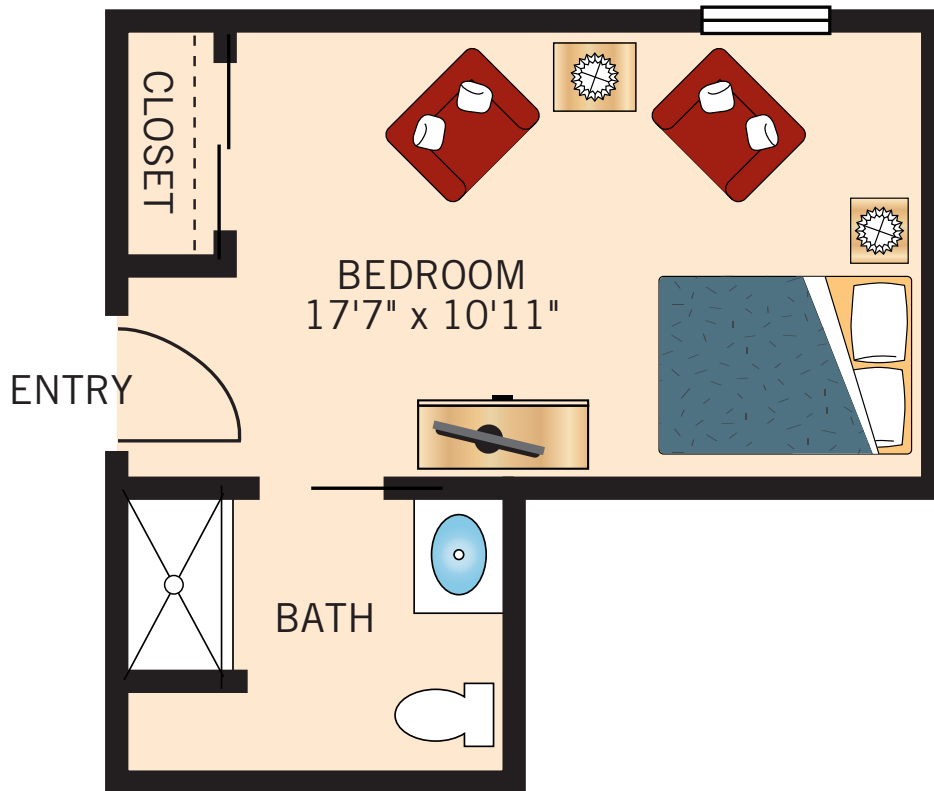

D-3
STUDIO
300 Square Feet

Floor plans are not to scale and are shown for comparative purposes only.
Actual apartment floor plans may have minor variations.