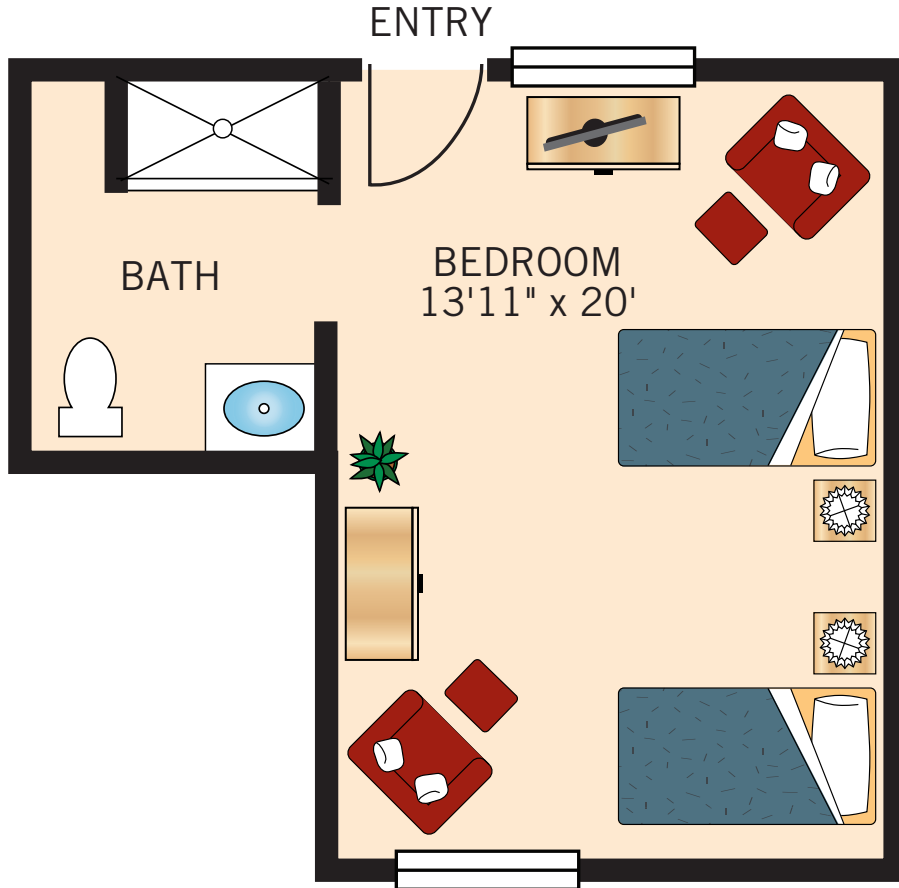

THE MILAN TWO BEDROOM • TWO BATH 1,038 Square Feet

Floor plans are not to scale and are shown for comparative purposes only.
Actual apartment floor plans may have minor variations.

THE VENICE

TWO BEDROOM • TWO BATH

C-1
STUDIO
420 Square Feet

Floor plans are not to scale and are shown for comparative purposes only.
Actual apartment floor plans may have minor variations.

B-1 AND B-2 ONE BEDROOM • ONE BATH 430 Square Feet

Floor plans are not to scale and are shown for comparative purposes only.
Actual apartment floor plans may have minor variations.

A-1 TWO BEDROOM • ONE BATH 755 Square Feet

Floor plans are not to scale and are shown for comparative purposes only.
Actual apartment floor plans may have minor variations.

D-3
STUDIO
300 Square Feet

Floor plans are not to scale and are shown for comparative purposes only.
Actual apartment floor plans may have minor variations.

E-1 SHARED SUITE 356 Square Feet

Floor plans are not to scale and are shown for comparative purposes only.
Actual apartment floor plans may have minor variations.