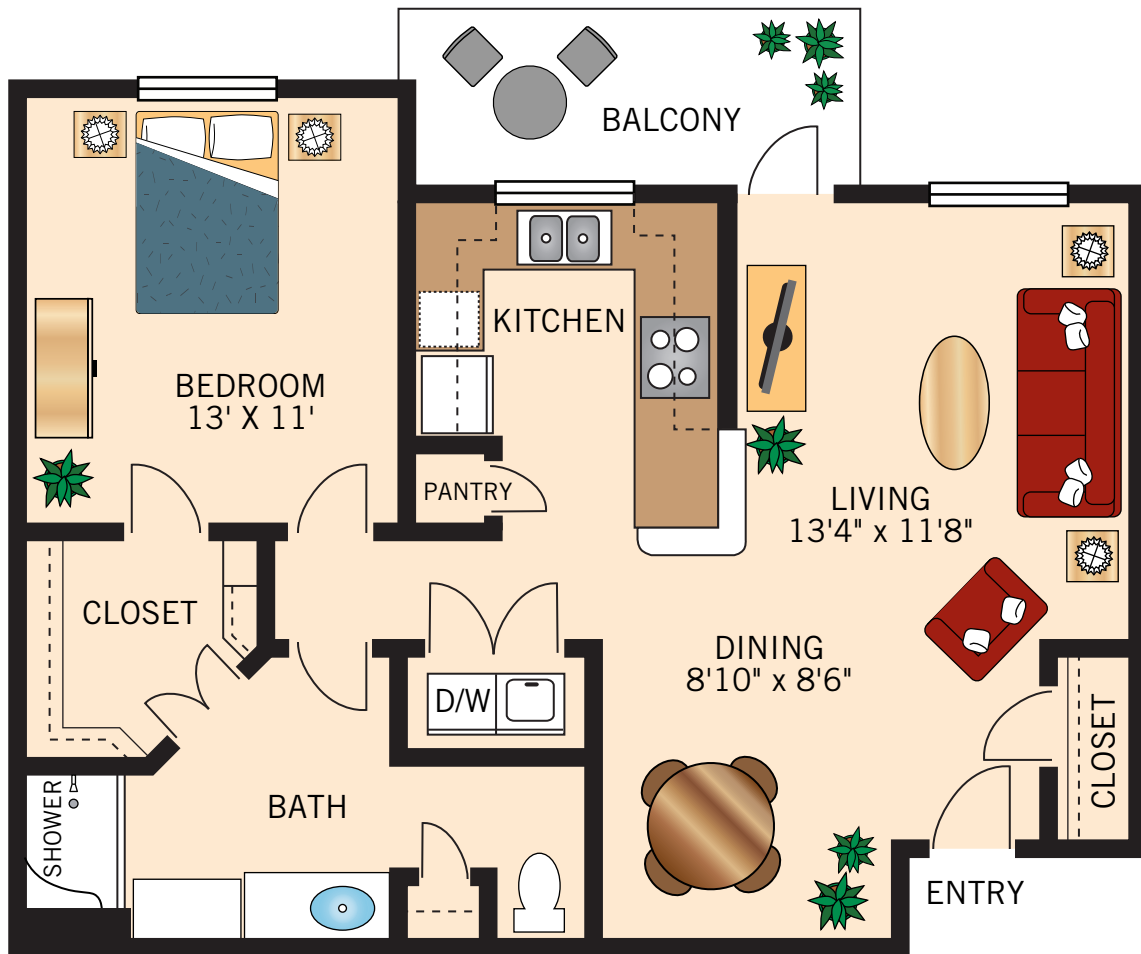

THE TUSCANY

ONE BEDROOM • ONE BATH
689 – 740 Square Feet

Floor plans are not to scale and are shown for comparative purposes only.
Actual apartment floor plans may have minor variations.

THE FLORENCE

ONE BEDROOM • ONE BATH
760 – 802 Square Feet

Floor plans are not to scale and are shown for comparative purposes only.
Actual apartment floor plans may have minor variations.

THE GENOA ONE BEDROOM • ONE BATH 768 – 810 Square Feet

Floor plans are not to scale and are shown for comparative purposes only.
Actual apartment floor plans may have minor variations.

THE MILAN TWO BEDROOM • TWO BATH 1,038 Square Feet

Floor plans are not to scale and are shown for comparative purposes only.
Actual apartment floor plans may have minor variations.

THE VENICE

TWO BEDROOM • TWO BATH

1,015 – 1,061 Square Feet

Floor plans are not to scale and are shown for comparative purposes only.
Actual apartment floor plans may have minor variations.

THE PALERMO

TWO BEDROOM • TWO BATH

1,122 – 1,196 Square Feet