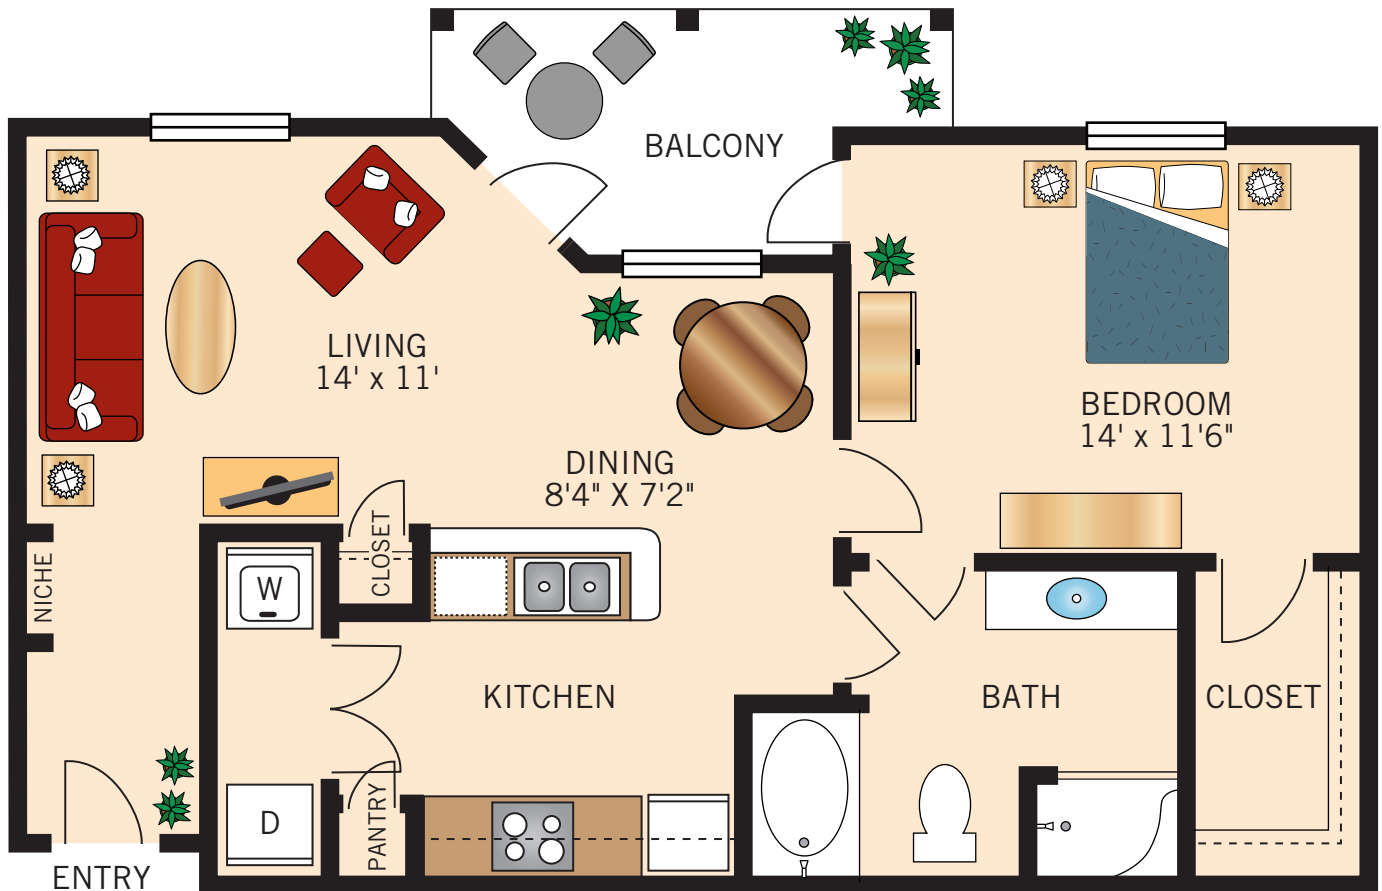

THE TUSCANY

ONE BEDROOM • ONE BATH
689 – 740 Square Feet

Floor plans are not to scale and are shown for comparative purposes only.
Actual apartment floor plans may have minor variations.

THE FLORENCE

ONE BEDROOM • ONE BATH
760 – 802 Square Feet

Floor plans are not to scale and are shown for comparative purposes only.
Actual apartment floor plans may have minor variations.

THE GENOA ONE BEDROOM • ONE BATH 768 – 810 Square Feet

Floor plans are not to scale and are shown for comparative purposes only.
Actual apartment floor plans may have minor variations.

THE MILAN TWO BEDROOM • TWO BATH 1,038 Square Feet

Floor plans are not to scale and are shown for comparative purposes only.
Actual apartment floor plans may have minor variations.

THE VENICE

TWO BEDROOM • TWO BATH

1,015 – 1,061 Square Feet

Floor plans are not to scale and are shown for comparative purposes only.
Actual apartment floor plans may have minor variations.

THE PALERMO

TWO BEDROOM • TWO BATH

1,122 – 1,196 Square Feet