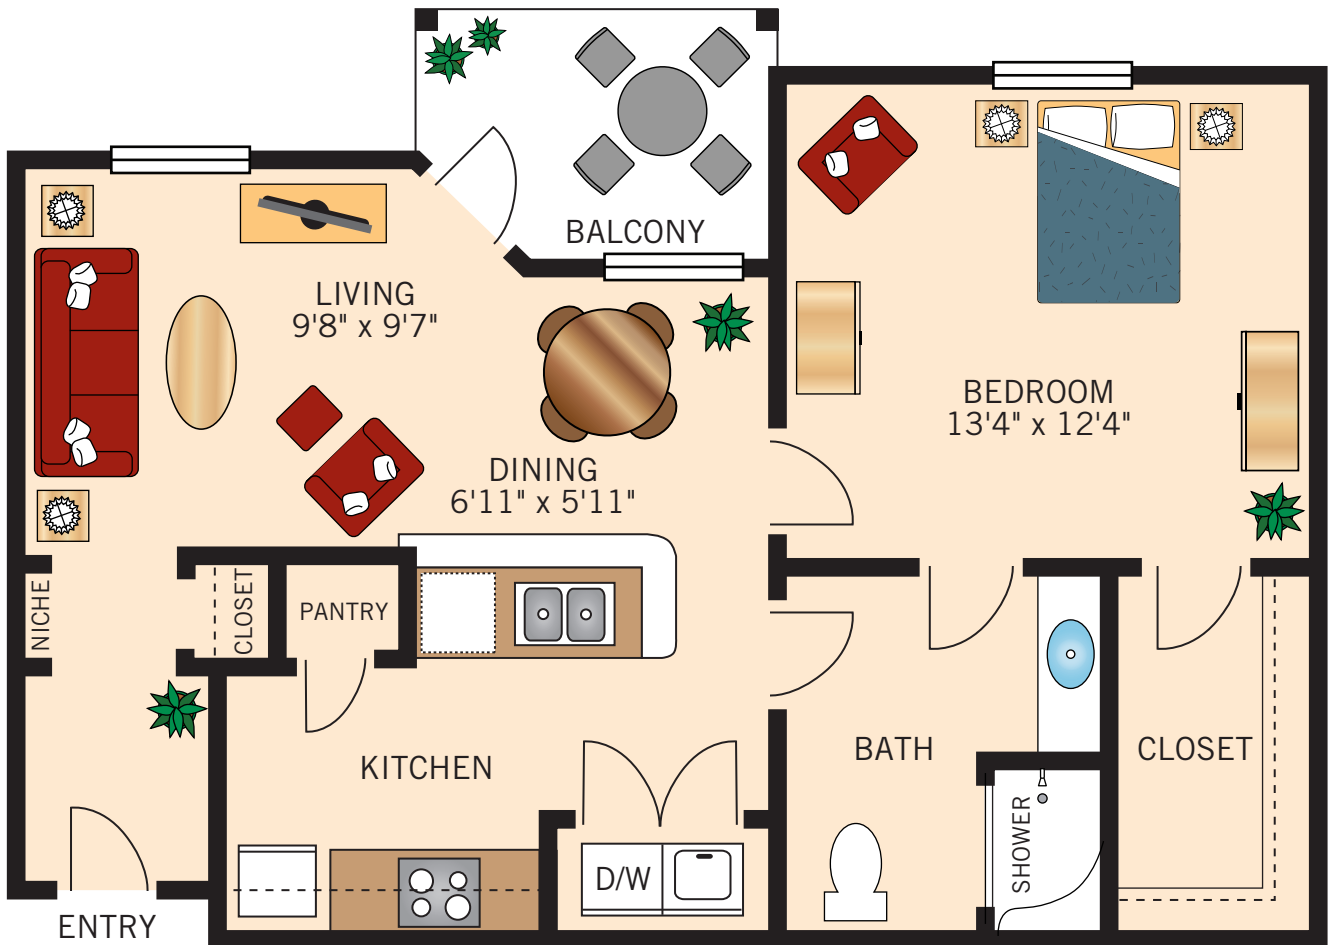

THE TUSCANY

ONE BEDROOM • ONE BATH
689 – 740 Square Feet

Floor plans are not to scale and are shown for comparative purposes only.
Actual apartment floor plans may have minor variations.

THE FLORENCE

ONE BEDROOM • ONE BATH
760 – 802 Square Feet

Floor plans are not to scale and are shown for comparative purposes only.
Actual apartment floor plans may have minor variations.

THE GENOA ONE BEDROOM • ONE BATH 768 – 810 Square Feet

Floor plans are not to scale and are shown for comparative purposes only.
Actual apartment floor plans may have minor variations.

THE MILAN TWO BEDROOM • TWO BATH 1,038 Square Feet

Floor plans are not to scale and are shown for comparative purposes only.
Actual apartment floor plans may have minor variations.

THE VENICE

TWO BEDROOM • TWO BATH

1,015 – 1,061 Square Feet

Floor plans are not to scale and are shown for comparative purposes only.
Actual apartment floor plans may have minor variations.

THE PALERMO

TWO BEDROOM • TWO BATH

1,122 – 1,196 Square Feet