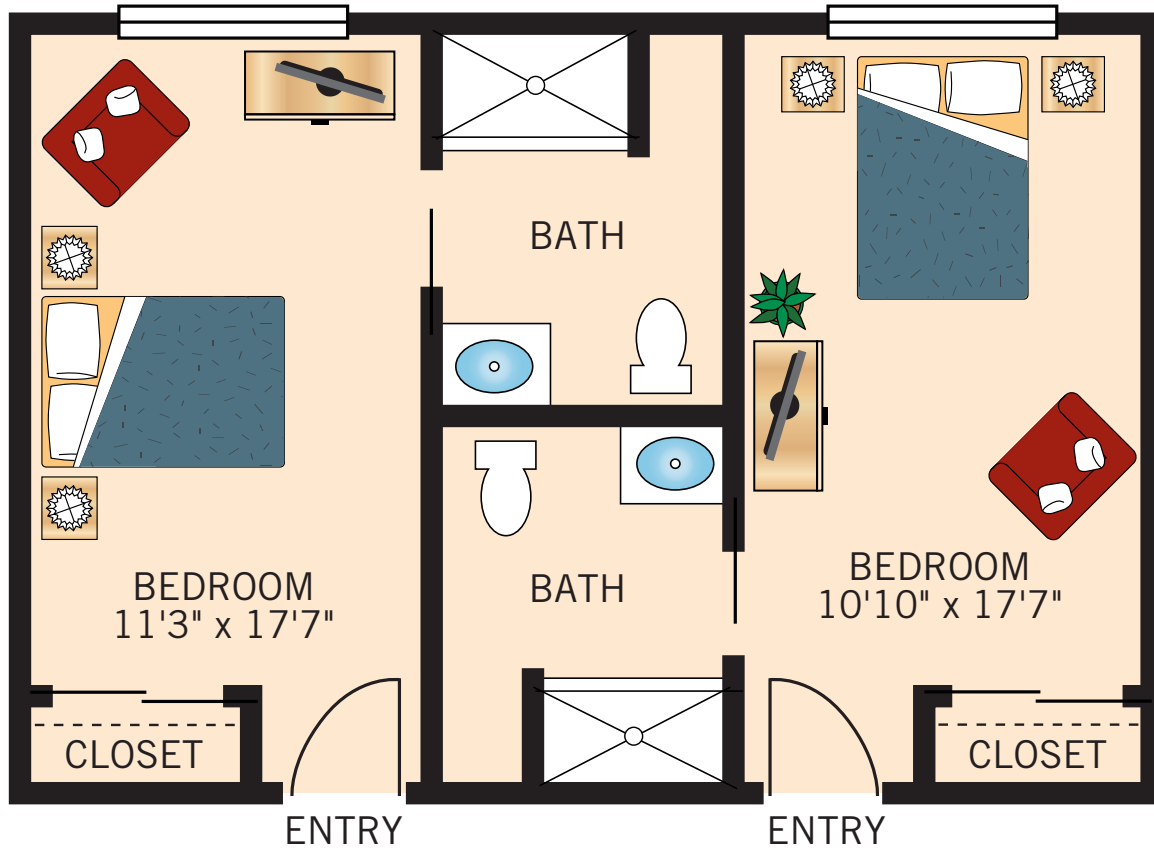

Floor plans are not to scale and are shown for comparative purposes only.
Actual apartment floor plans may have minor variations.

THE GENOA ONE BEDROOM • ONE BATH 768 – 810 Square Feet

Floor plans are not to scale and are shown for comparative purposes only.
Actual apartment floor plans may have minor variations.

THE MILAN TWO BEDROOM • TWO BATH 1,038 Square Feet

Floor plans are not to scale and are shown for comparative purposes only.
Actual apartment floor plans may have minor variations.

THE VENICE

TWO BEDROOM • TWO BATH

1,015 – 1,061 Square Feet

Floor plans are not to scale and are shown for comparative purposes only.
Actual apartment floor plans may have minor variations.

THE PALERMO

TWO BEDROOM • TWO BATH

1,122 – 1,196 Square Feet

Floor plans are not to scale and are shown for comparative purposes only.
Actual apartment floor plans may have minor variations.

D-1 AND D-2 STUDIO

420 Square Feet

Floor plans are not to scale and are shown for comparative purposes only.
Actual apartment floor plans may have minor variations.