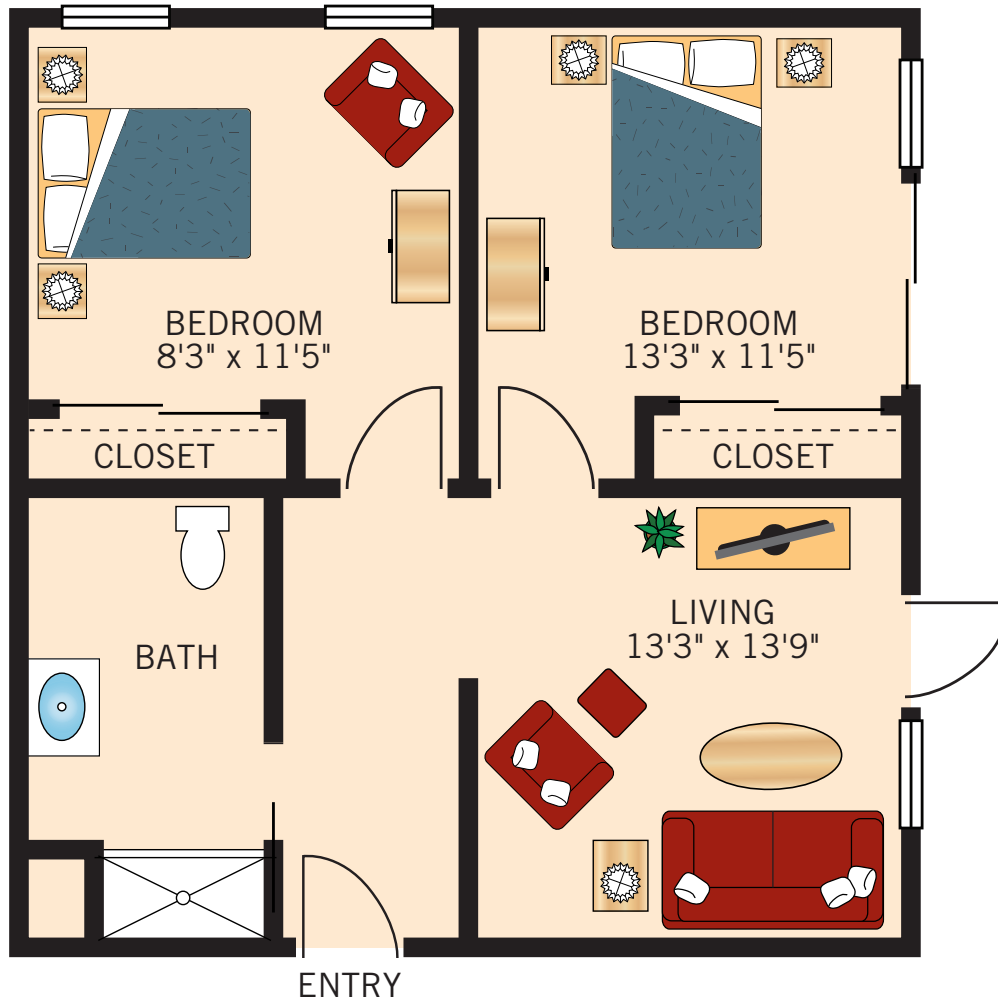

THE MILAN TWO BEDROOM • TWO BATH 1,038 Square Feet

Floor plans are not to scale and are shown for comparative purposes only.
Actual apartment floor plans may have minor variations.

THE VENICE

TWO BEDROOM • TWO BATH

Floor plans are not to scale and are shown for comparative purposes only.
Actual apartment floor plans may have minor variations.

D-1 AND D-2 STUDIO

420 Square Feet

Floor plans are not to scale and are shown for comparative purposes only.
Actual apartment floor plans may have minor variations.

C-1
STUDIO
420 Square Feet

Floor plans are not to scale and are shown for comparative purposes only.
Actual apartment floor plans may have minor variations.

B-1 AND B-2 ONE BEDROOM • ONE BATH 430 Square Feet

Floor plans are not to scale and are shown for comparative purposes only.
Actual apartment floor plans may have minor variations.

A-1 TWO BEDROOM • ONE BATH 755 Square Feet

Floor plans are not to scale and are shown for comparative purposes only.
Actual apartment floor plans may have minor variations.