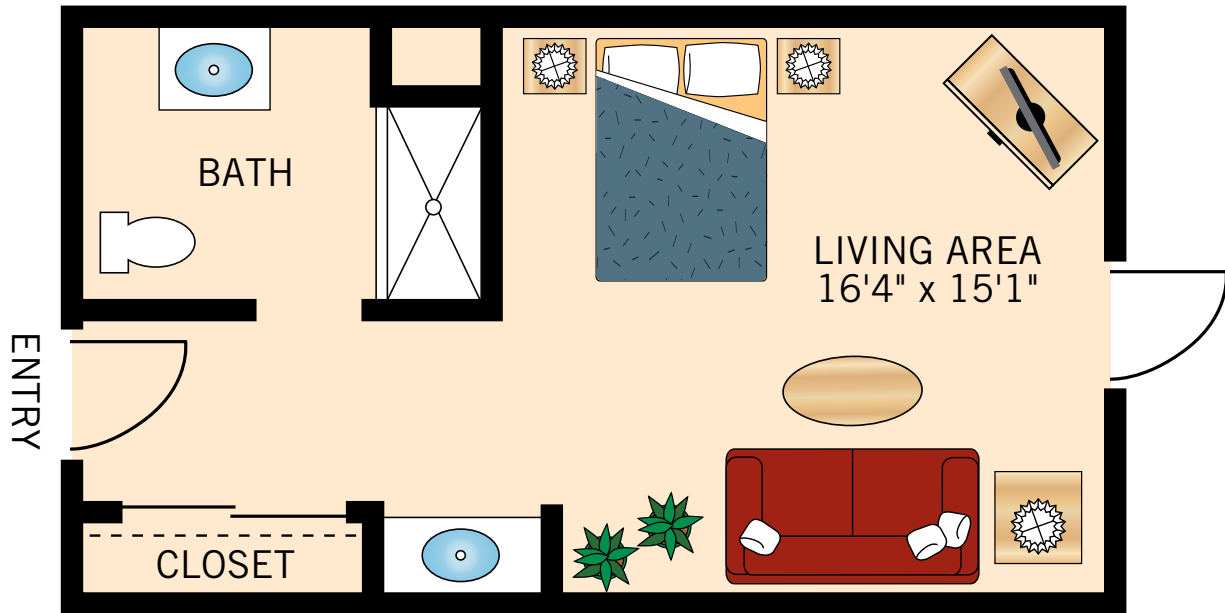

D-1 AND D-2 STUDIO

420 Square Feet

Floor plans are not to scale and are shown for comparative purposes only.
Actual apartment floor plans may have minor variations.

C-1
STUDIO
420 Square Feet

Floor plans are not to scale and are shown for comparative purposes only.
Actual apartment floor plans may have minor variations.

B-1 AND B-2

ONE BEDROOM • ONE BATH

430 Square Feet

Floor plans are not to scale and are shown for comparative purposes only.
Actual apartment floor plans may have minor variations.

A-1 TWO BEDROOM • ONE BATH 755 Square Feet

Floor plans are not to scale and are shown for comparative purposes only.
Actual apartment floor plans may have minor variations.