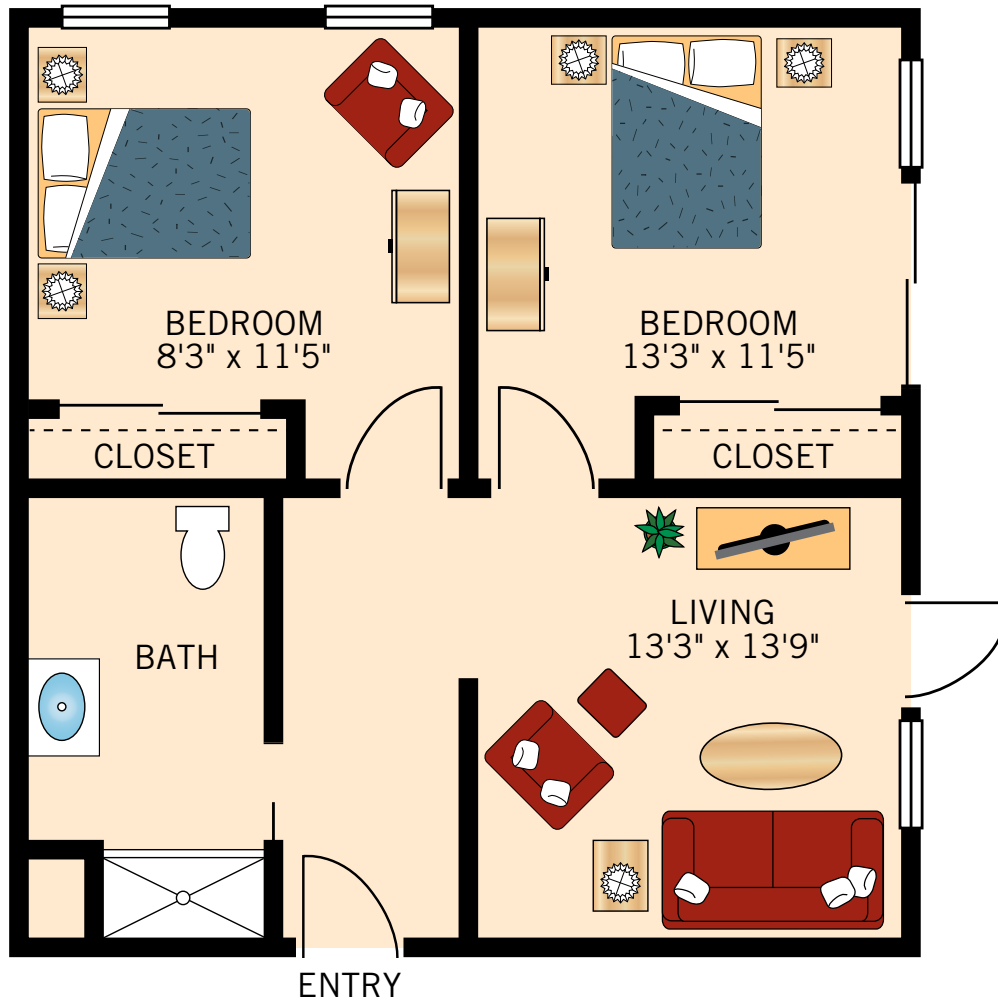

D-1 AND D-2 STUDIO

420 Square Feet

Floor plans are not to scale and are shown for comparative purposes only.
Actual apartment floor plans may have minor variations.

C-1
STUDIO
420 Square Feet

Floor plans are not to scale and are shown for comparative purposes only.
Actual apartment floor plans may have minor variations.

B-1 AND B-2

ONE BEDROOM • ONE BATH

430 Square Feet

Floor plans are not to scale and are shown for comparative purposes only.
Actual apartment floor plans may have minor variations.

A-1 TWO BEDROOM • ONE BATH 755 Square Feet

Floor plans are not to scale and are shown for comparative purposes only.
Actual apartment floor plans may have minor variations.