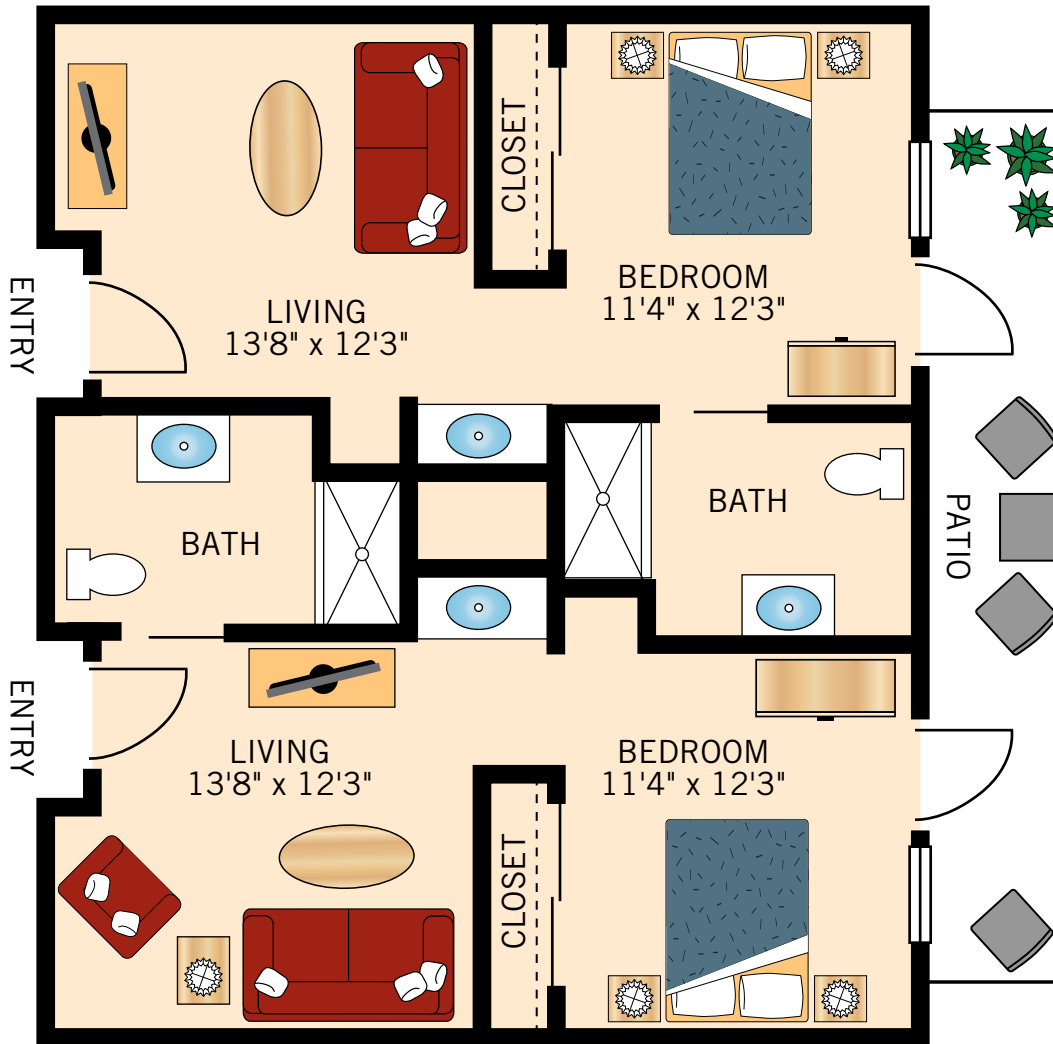

D-1 AND D-2 STUDIO

420 Square Feet

Floor plans are not to scale and are shown for comparative purposes only.
Actual apartment floor plans may have minor variations.

C-1
STUDIO
420 Square Feet

Floor plans are not to scale and are shown for comparative purposes only.
Actual apartment floor plans may have minor variations.

B-1 AND B-2

ONE BEDROOM • ONE BATH

430 Square Feet

Floor plans are not to scale and are shown for comparative purposes only.
Actual apartment floor plans may have minor variations.

A-1 TWO BEDROOM • ONE BATH 755 Square Feet

Floor plans are not to scale and are shown for comparative purposes only.
Actual apartment floor plans may have minor variations.