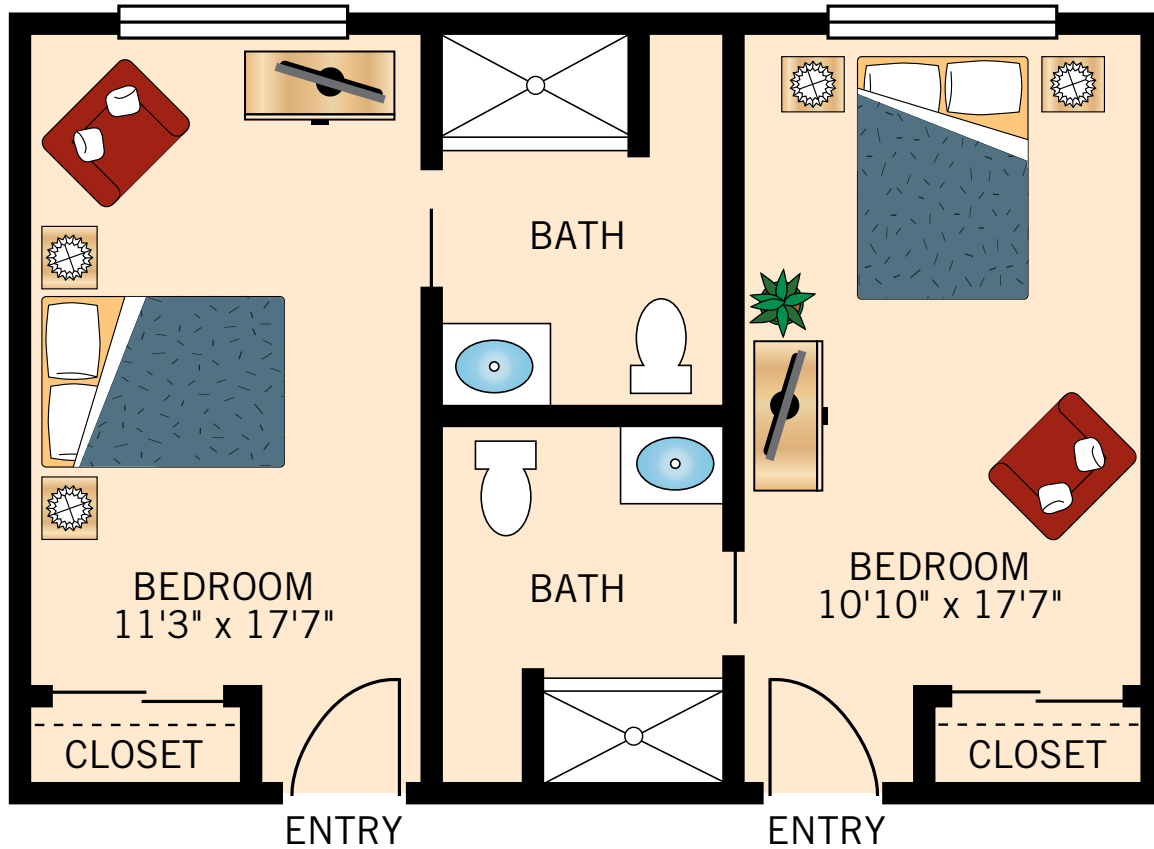

D-1 AND D-2 STUDIO

420 Square Feet

Floor plans are not to scale and are shown for comparative purposes only.
Actual apartment floor plans may have minor variations.

C-1
STUDIO
420 Square Feet

Floor plans are not to scale and are shown for comparative purposes only.
Actual apartment floor plans may have minor variations.

B-1 AND B-2

ONE BEDROOM • ONE BATH

430 Square Feet

Floor plans are not to scale and are shown for comparative purposes only.
Actual apartment floor plans may have minor variations.

A-1 TWO BEDROOM • ONE BATH 755 Square Feet

Floor plans are not to scale and are shown for comparative purposes only.
Actual apartment floor plans may have minor variations.