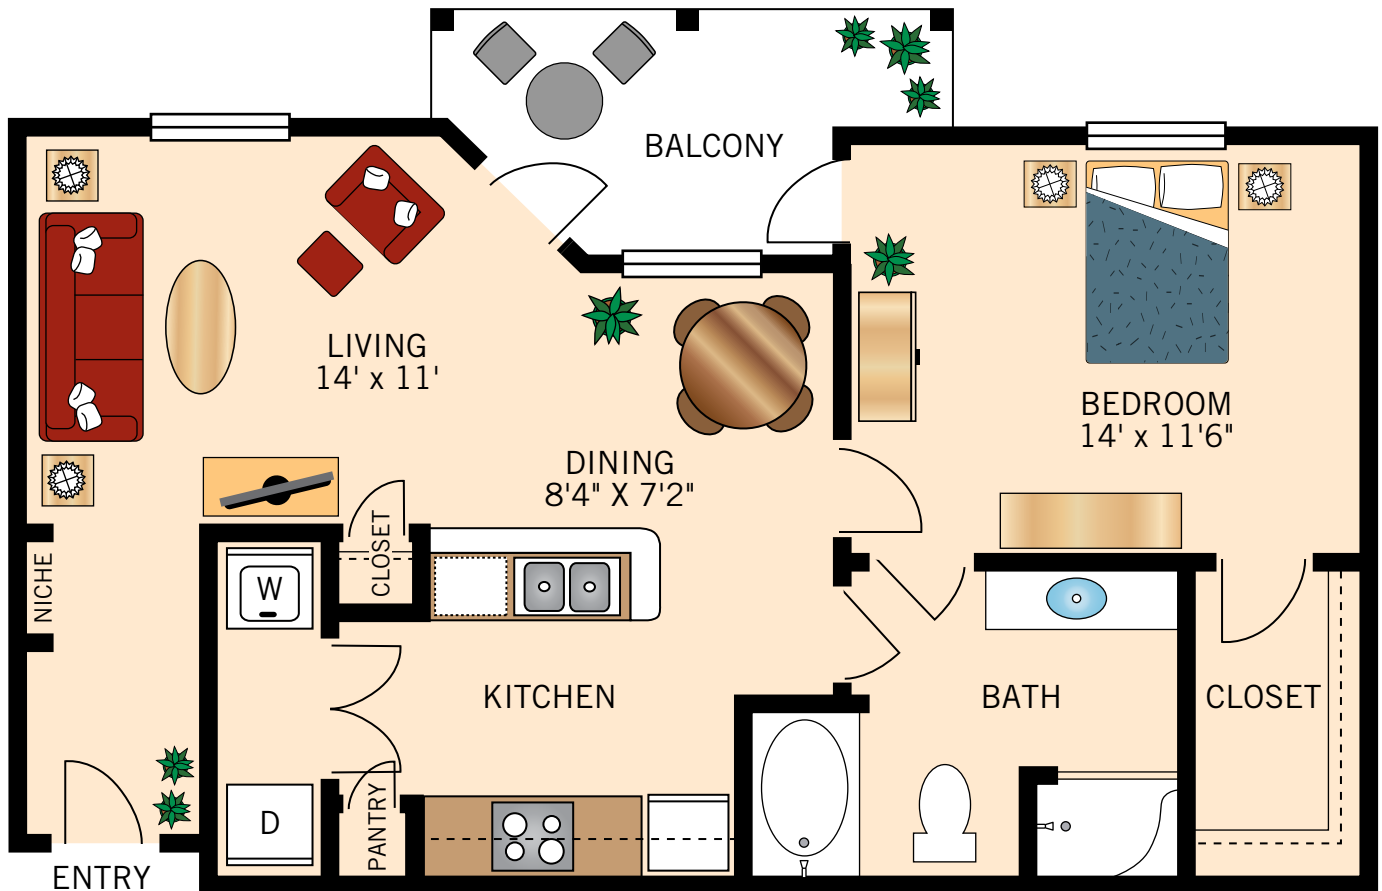

THE TUSCANY

ONE BEDROOM • ONE BATH

689 – 740 Square Feet

Floor plans are not to scale and are shown for comparative purposes only.
Actual apartment floor plans may have minor variations.

THE FLORENCE

ONE BEDROOM • ONE BATH
760 – 802 Square Feet

Floor plans are not to scale and are shown for comparative purposes only.
Actual apartment floor plans may have minor variations.

THE GENOA

ONE BEDROOM • ONE BATH
768 – 810 Square Feet

Floor plans are not to scale and are shown for comparative purposes only.
Actual apartment floor plans may have minor variations.

THE MILAN

TWO BEDROOM • TWO BATH

1,038 Square Feet

Floor plans are not to scale and are shown for comparative purposes only.
Actual apartment floor plans may have minor variations.

THE VENICE

TWO BEDROOM • TWO BATH

1,015 – 1,061 Square Feet

Floor plans are not to scale and are shown for comparative purposes only.
Actual apartment floor plans may have minor variations.

THE PALERMO

TWO BEDROOM • TWO BATH

1,122 – 1,196 Square Feet