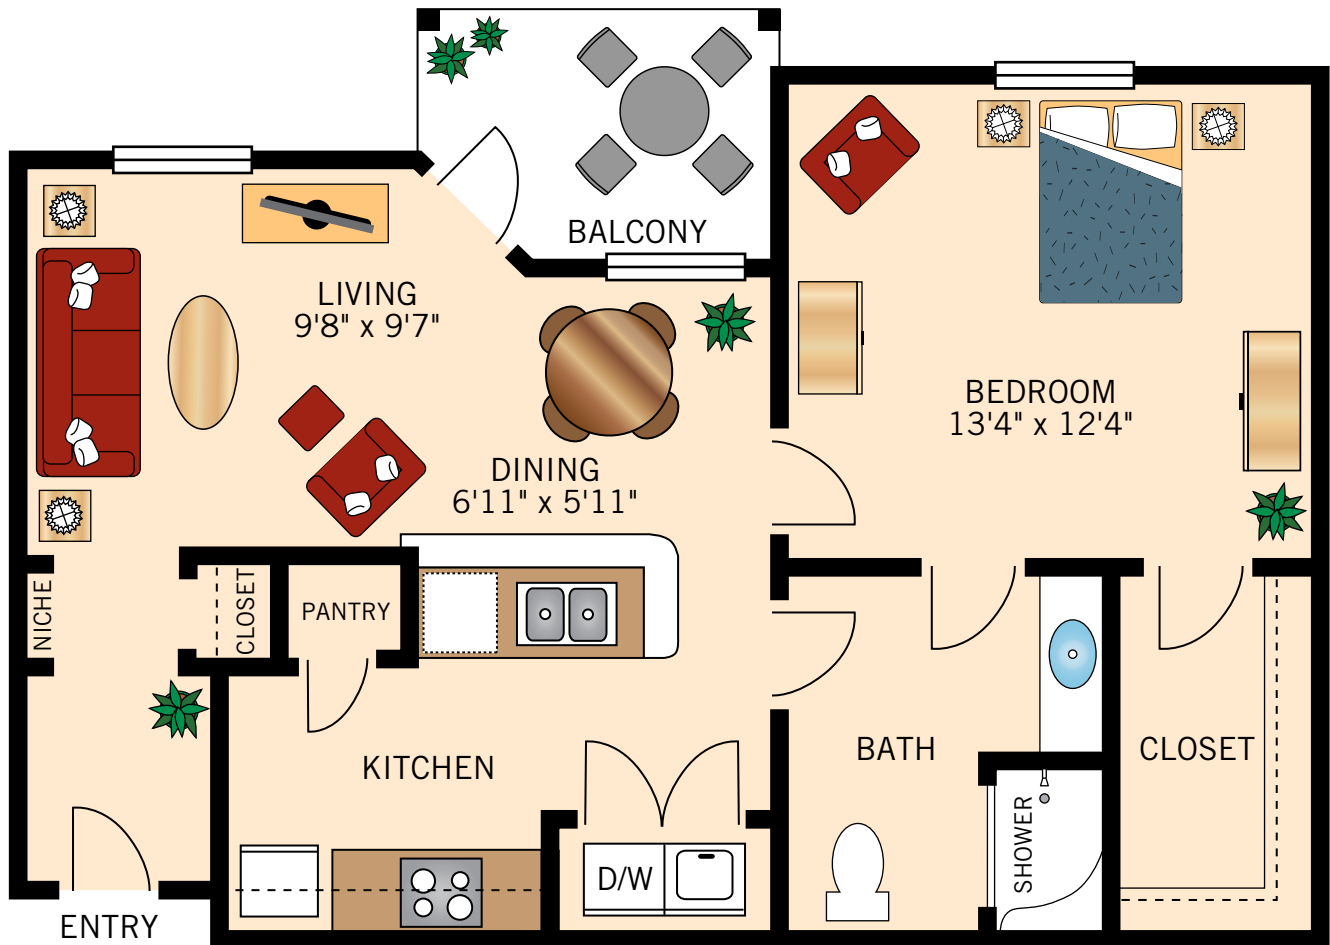

THE TUSCANY

ONE BEDROOM • ONE BATH

689 – 740 Square Feet

Floor plans are not to scale and are shown for comparative purposes only.
Actual apartment floor plans may have minor variations.

THE FLORENCE

ONE BEDROOM • ONE BATH
760 – 802 Square Feet

Floor plans are not to scale and are shown for comparative purposes only.
Actual apartment floor plans may have minor variations.

THE GENOA

ONE BEDROOM • ONE BATH
768 – 810 Square Feet

Floor plans are not to scale and are shown for comparative purposes only.
Actual apartment floor plans may have minor variations.

THE MILAN

TWO BEDROOM • TWO BATH

1,038 Square Feet

Floor plans are not to scale and are shown for comparative purposes only.
Actual apartment floor plans may have minor variations.

THE VENICE

TWO BEDROOM • TWO BATH

1,015 – 1,061 Square Feet

Floor plans are not to scale and are shown for comparative purposes only.
Actual apartment floor plans may have minor variations.

THE PALERMO

TWO BEDROOM • TWO BATH

1,122 – 1,196 Square Feet