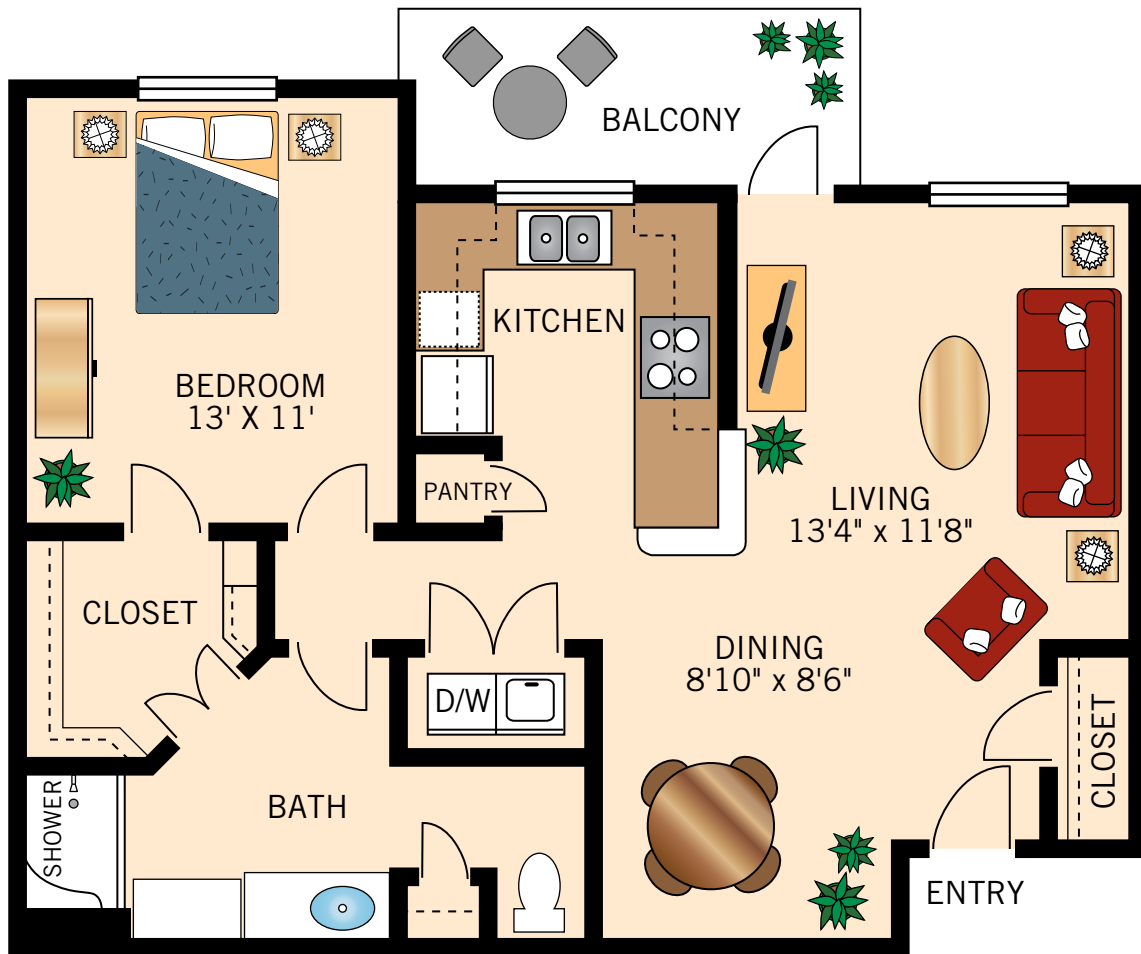

THE TUSCANY

ONE BEDROOM • ONE BATH

689 – 740 Square Feet

Floor plans are not to scale and are shown for comparative purposes only.
Actual apartment floor plans may have minor variations.

THE FLORENCE

ONE BEDROOM • ONE BATH
760 – 802 Square Feet

Floor plans are not to scale and are shown for comparative purposes only.
Actual apartment floor plans may have minor variations.

THE GENOA

ONE BEDROOM • ONE BATH
768 – 810 Square Feet

Floor plans are not to scale and are shown for comparative purposes only.
Actual apartment floor plans may have minor variations.

THE MILAN

TWO BEDROOM • TWO BATH

1,038 Square Feet

Floor plans are not to scale and are shown for comparative purposes only.
Actual apartment floor plans may have minor variations.

THE VENICE

TWO BEDROOM • TWO BATH

1,015 – 1,061 Square Feet

Floor plans are not to scale and are shown for comparative purposes only.
Actual apartment floor plans may have minor variations.

THE PALERMO

TWO BEDROOM • TWO BATH

1,122 – 1,196 Square Feet