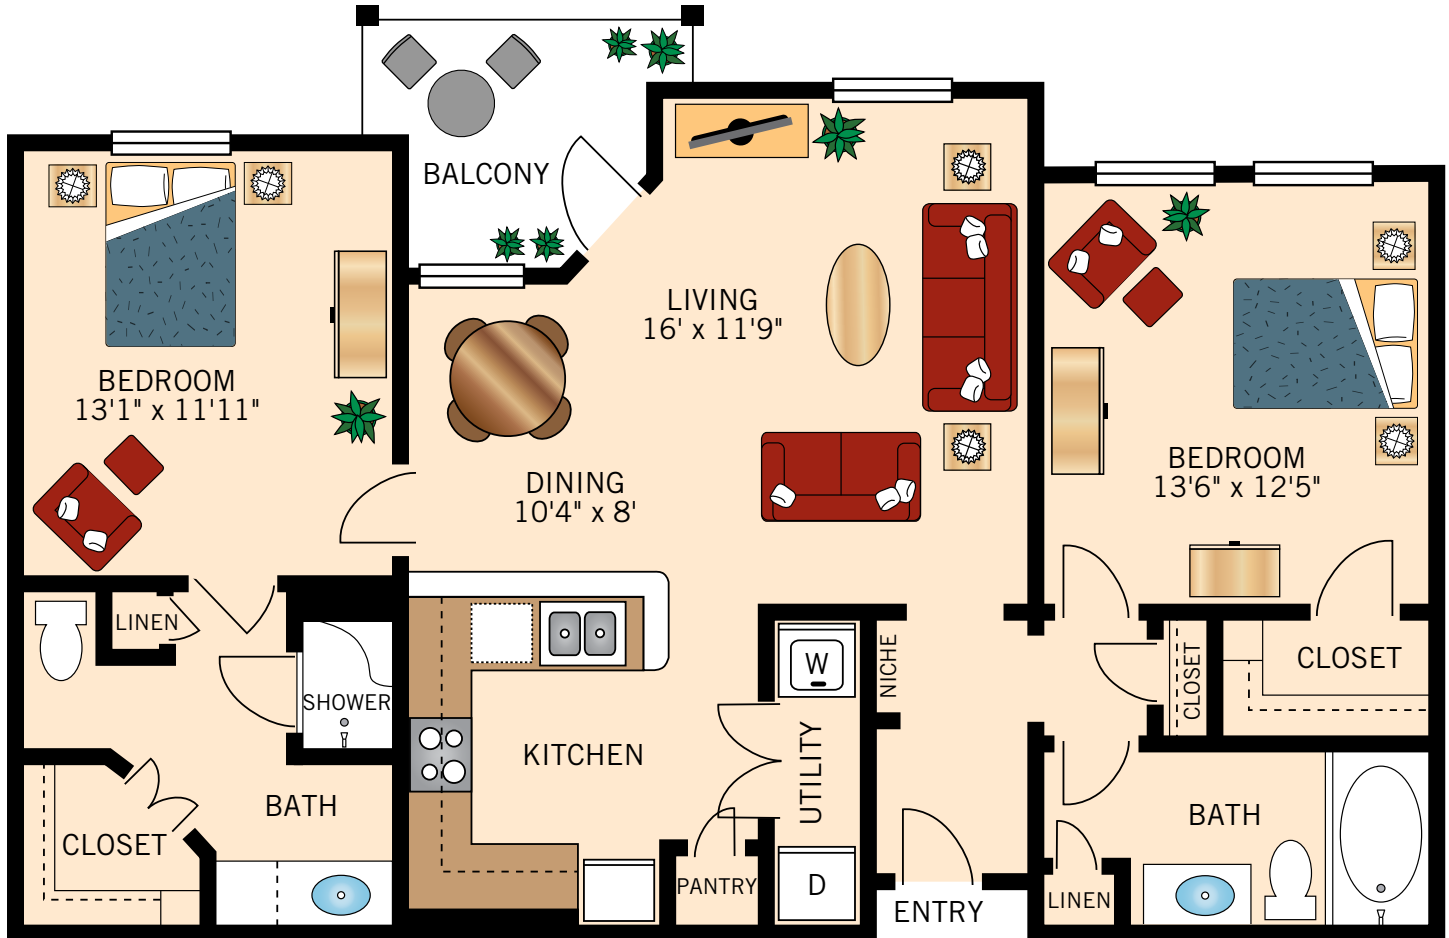

THE TUSCANY

ONE BEDROOM • ONE BATH

689 – 740 Square Feet

Floor plans are not to scale and are shown for comparative purposes only.
Actual apartment floor plans may have minor variations.

THE FLORENCE

ONE BEDROOM • ONE BATH
760 – 802 Square Feet

THE MILAN

TWO BEDROOM • TWO BATH

1,038 Square Feet

Floor plans are not to scale and are shown for comparative purposes only.
Actual apartment floor plans may have minor variations.

THE VENICE

TWO BEDROOM • TWO BATH

1,015 – 1,061 Square Feet

Floor plans are not to scale and are shown for comparative purposes only.
Actual apartment floor plans may have minor variations.

THE PALERMO

TWO BEDROOM • TWO BATH

1,122 – 1,196 Square Feet

Floor plans are not to scale and are shown for comparative purposes only.
Actual apartment floor plans may have minor variations.