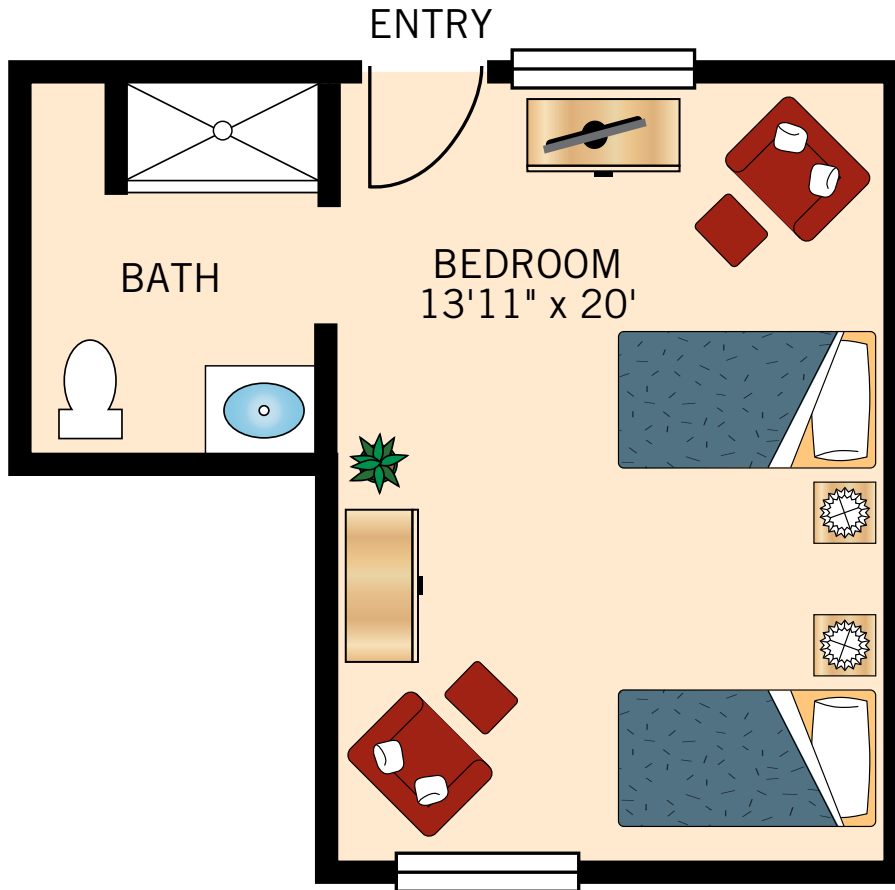

D-3
STUDIO
300 Square Feet

Floor plans are not to scale and are shown for comparative purposes only.
Actual apartment floor plans may have minor variations.

E-1
SHARED SUITE
356 Square Feet

Floor plans are not to scale and are shown for comparative purposes only.
Actual apartment floor plans may have minor variations.