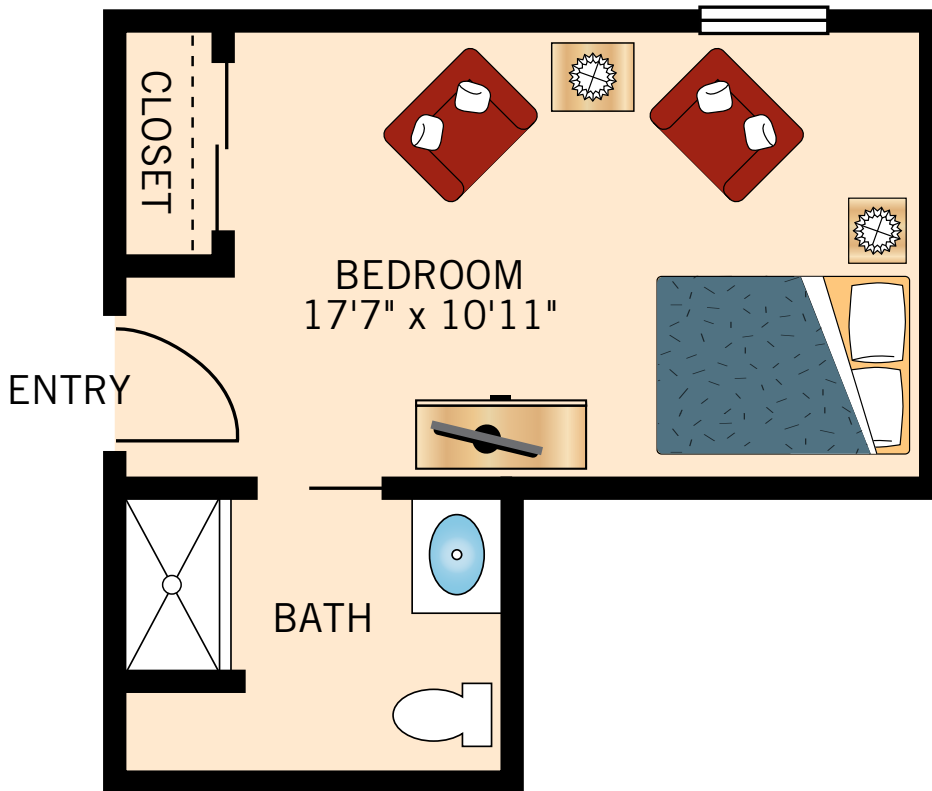

D-3
STUDIO
300 Square Feet

Floor plans are not to scale and are shown for comparative purposes only.
Actual apartment floor plans may have minor variations.

E-1
SHARED SUITE
356 Square Feet

Floor plans are not to scale and are shown for comparative purposes only.
Actual apartment floor plans may have minor variations.