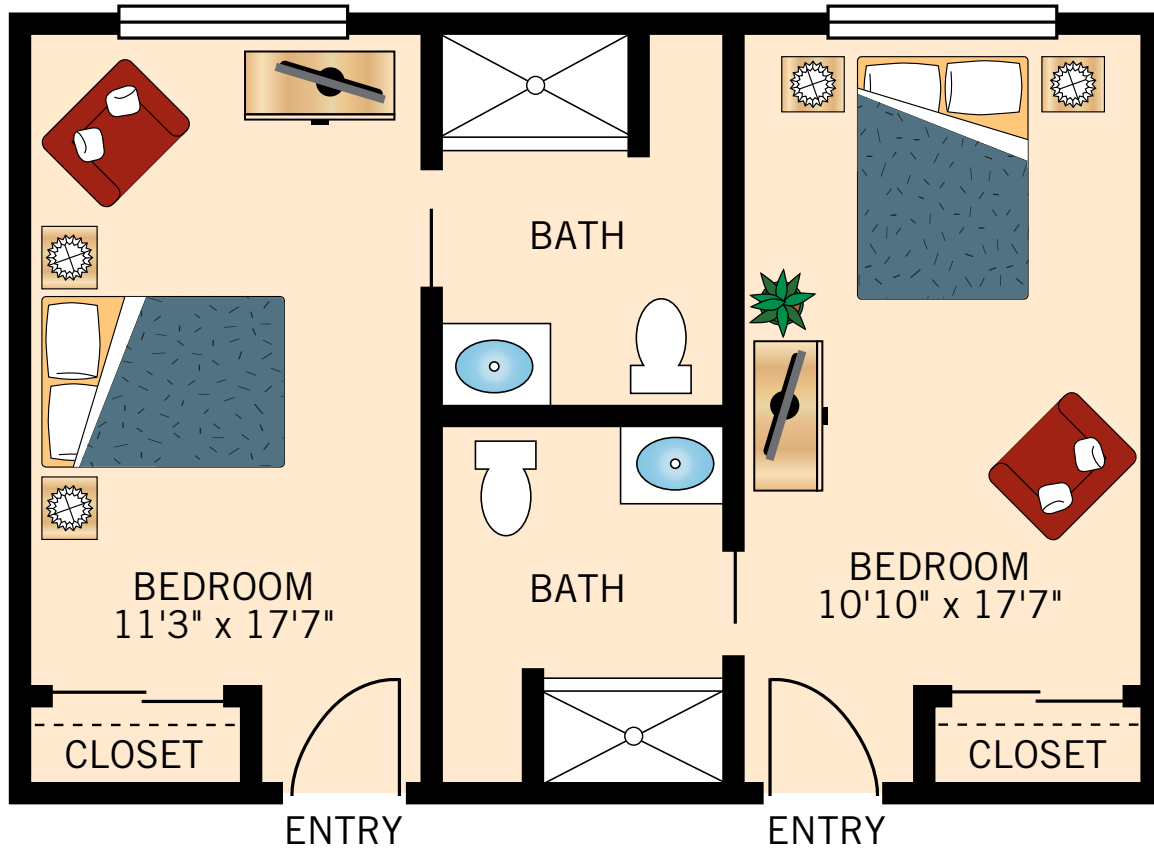

### D-1 AND D-2 STUDIO

420 Square Feet

Floor plans are not to scale and are shown for comparative purposes only.  
Actual apartment floor plans may have minor variations.

**C-1  
STUDIO**  
420 Square Feet

Floor plans are not to scale and are shown for comparative purposes only.  
Actual apartment floor plans may have minor variations.

### B-1 AND B-2 ONE BEDROOM ONE BATH

430 Square Feet

Floor plans are not to scale and are shown for comparative purposes only.  
Actual apartment floor plans may have minor variations.

### TWO BEDROOM ONE BATH

755 Square Feet

Floor plans are not to scale and are shown for comparative purposes only.  
Actual apartment floor plans may have minor variations.