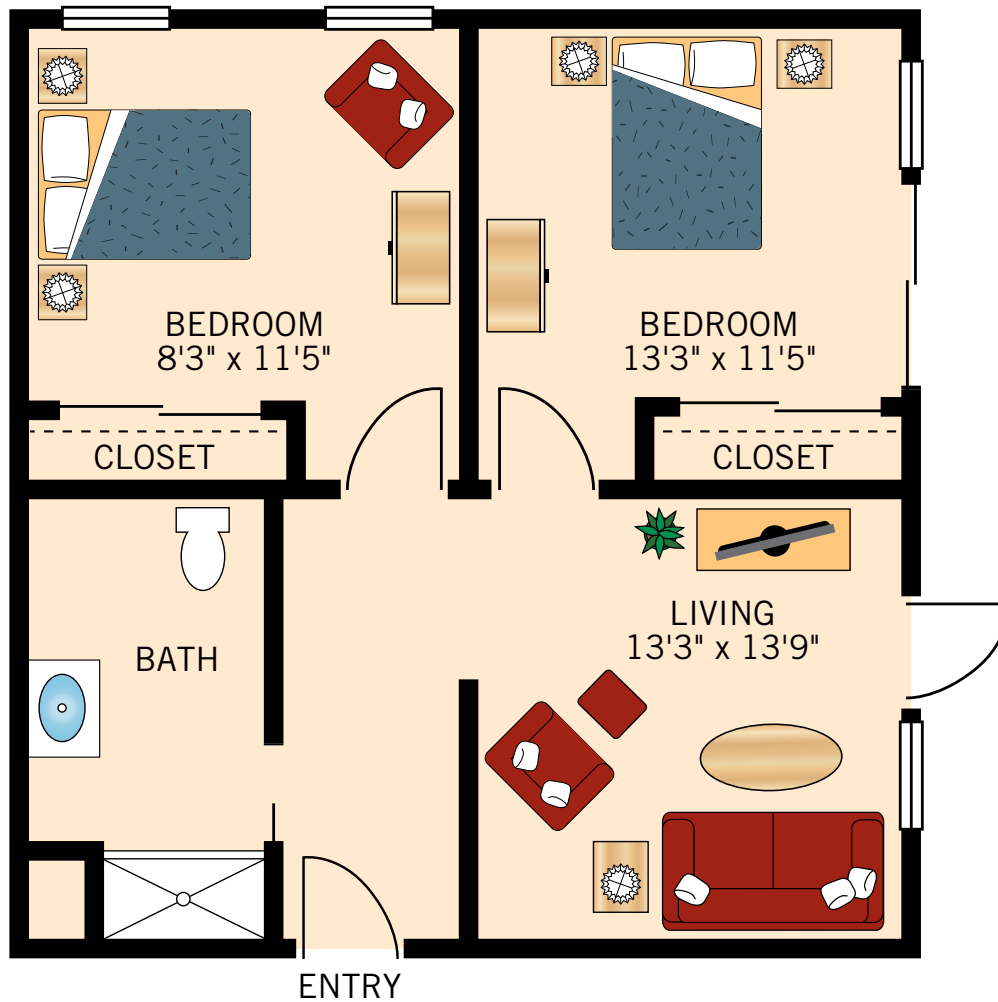

### D-1 AND D-2 STUDIO

420 Square Feet

Floor plans are not to scale and are shown for comparative purposes only.  
Actual apartment floor plans may have minor variations.

**C-1  
STUDIO**  
420 Square Feet

Floor plans are not to scale and are shown for comparative purposes only.  
Actual apartment floor plans may have minor variations.

### B-1 AND B-2 ONE BEDROOM ONE BATH

430 Square Feet

Floor plans are not to scale and are shown for comparative purposes only.  
Actual apartment floor plans may have minor variations.

### TWO BEDROOM ONE BATH

755 Square Feet

Floor plans are not to scale and are shown for comparative purposes only.  
Actual apartment floor plans may have minor variations.