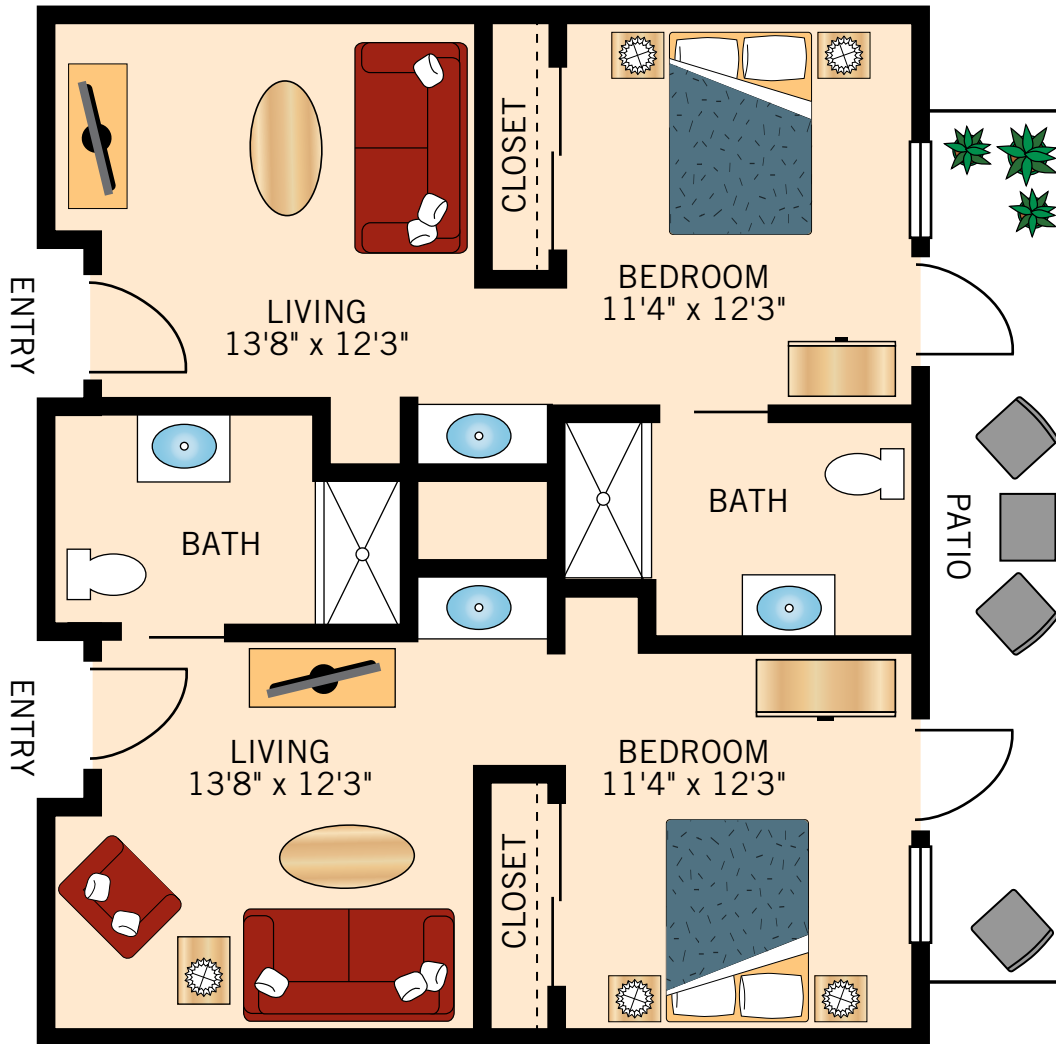

### D-1 AND D-2 STUDIO

420 Square Feet

Floor plans are not to scale and are shown for comparative purposes only.  
Actual apartment floor plans may have minor variations.

**C-1  
STUDIO**  
420 Square Feet

Floor plans are not to scale and are shown for comparative purposes only.  
Actual apartment floor plans may have minor variations.

### B-1 AND B-2 ONE BEDROOM ONE BATH

430 Square Feet

Floor plans are not to scale and are shown for comparative purposes only.  
Actual apartment floor plans may have minor variations.

### TWO BEDROOM ONE BATH

755 Square Feet

Floor plans are not to scale and are shown for comparative purposes only.  
Actual apartment floor plans may have minor variations.