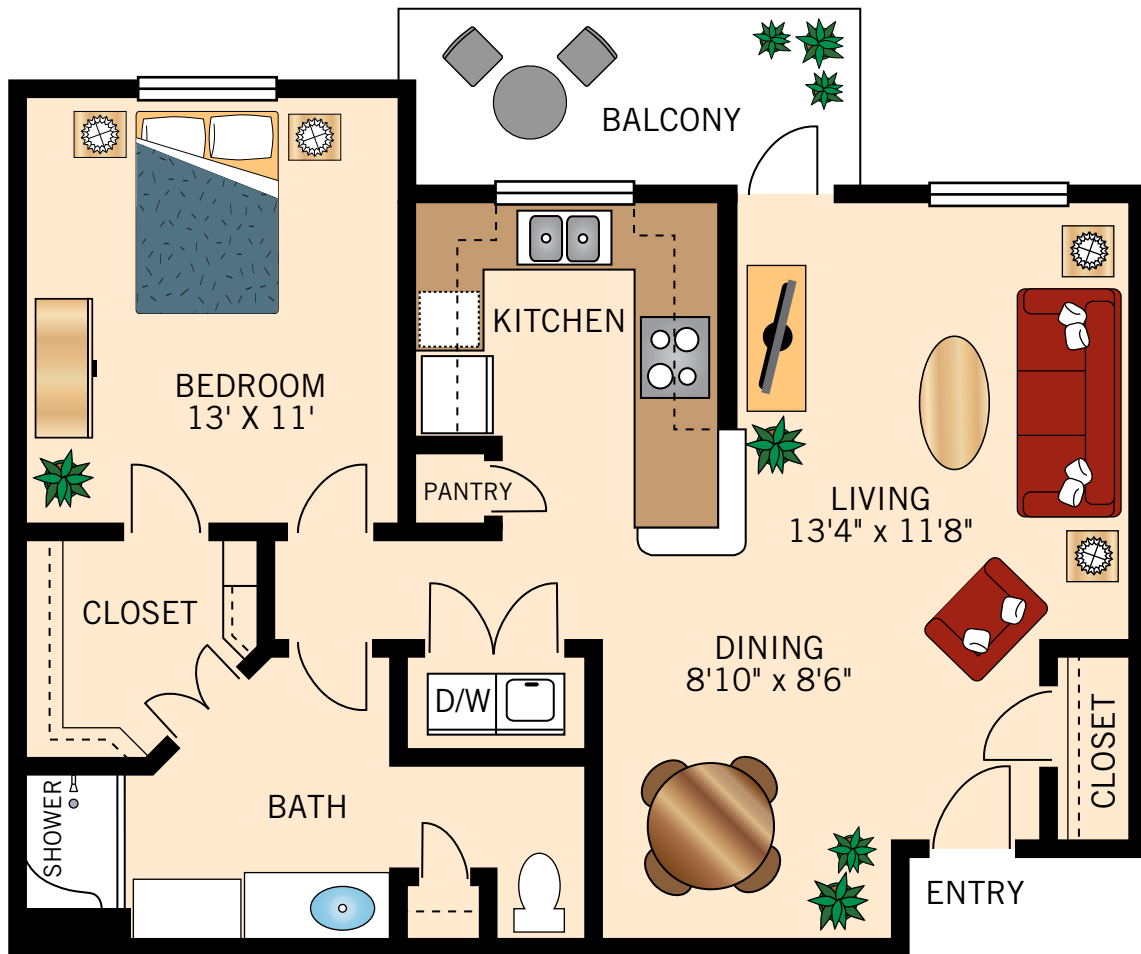

### THE TUSCANY ONE BEDROOM ONE BATH

689-740 Square Feet

Floor plans are not to scale and are shown for comparative purposes only.  
Actual apartment floor plans may have minor variations.

### THE FLORENCE ONE BEDROOM ONE BATH

760-802 Square Feet

Floor plans are not to scale and are shown for comparative purposes only.  
Actual apartment floor plans may have minor variations.

### THE GENOA ONE BEDROOM ONE BATH

768-810 Square Feet

Floor plans are not to scale and are shown for comparative purposes only.  
Actual apartment floor plans may have minor variations.

### TWO BEDROOM TWO BATH

1,038 Square Feet

Floor plans are not to scale and are shown for comparative purposes only.  
Actual apartment floor plans may have minor variations.