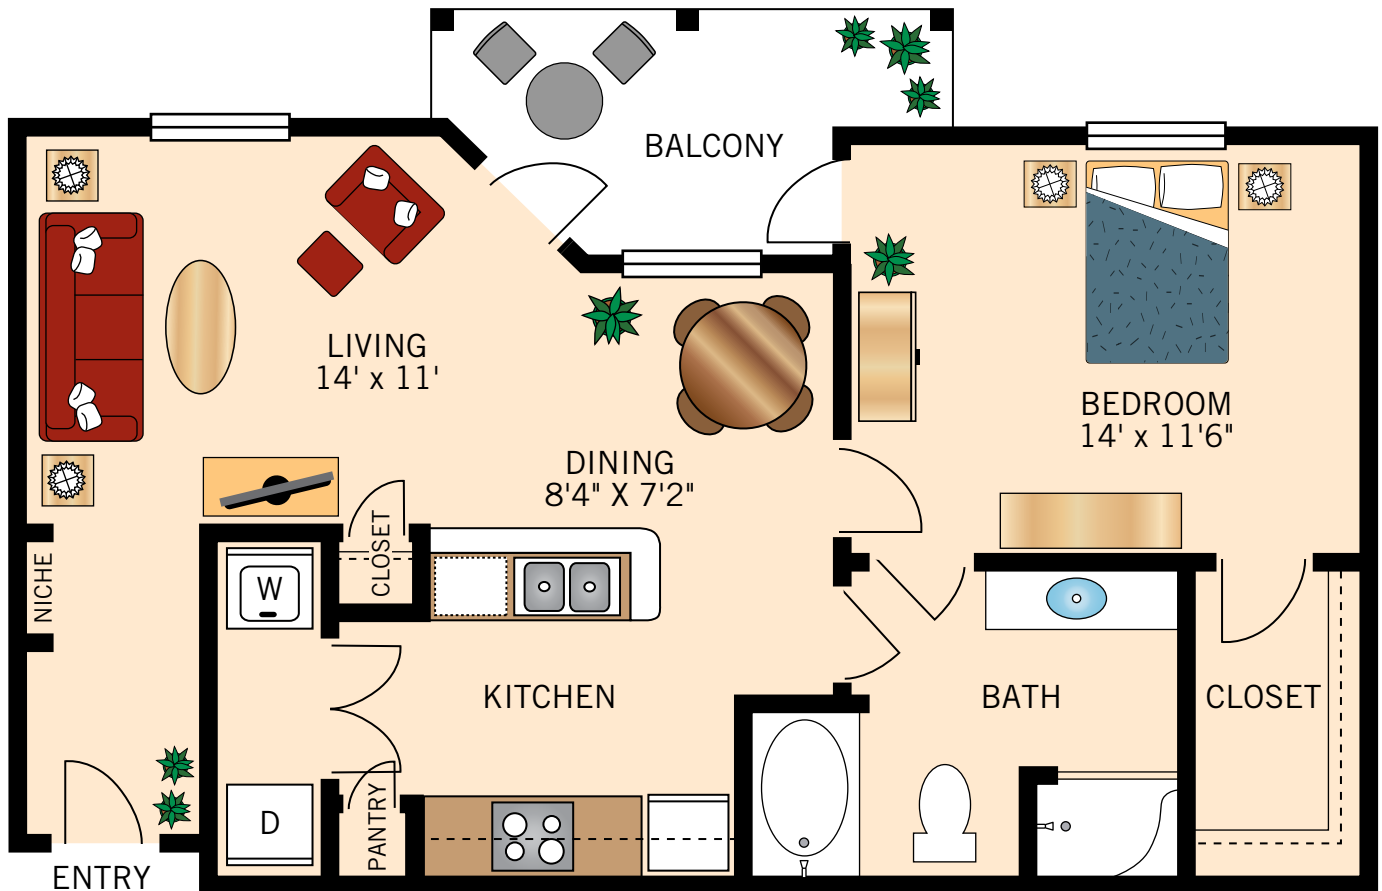

### THE TUSCANY ONE BEDROOM ONE BATH

689-740 Square Feet

Floor plans are not to scale and are shown for comparative purposes only.  
Actual apartment floor plans may have minor variations.

### THE FLORENCE ONE BEDROOM ONE BATH

760-802 Square Feet

Floor plans are not to scale and are shown for comparative purposes only.  
Actual apartment floor plans may have minor variations.

### THE GENOA ONE BEDROOM ONE BATH

768-810 Square Feet

Floor plans are not to scale and are shown for comparative purposes only.  
Actual apartment floor plans may have minor variations.

### THE MILAN