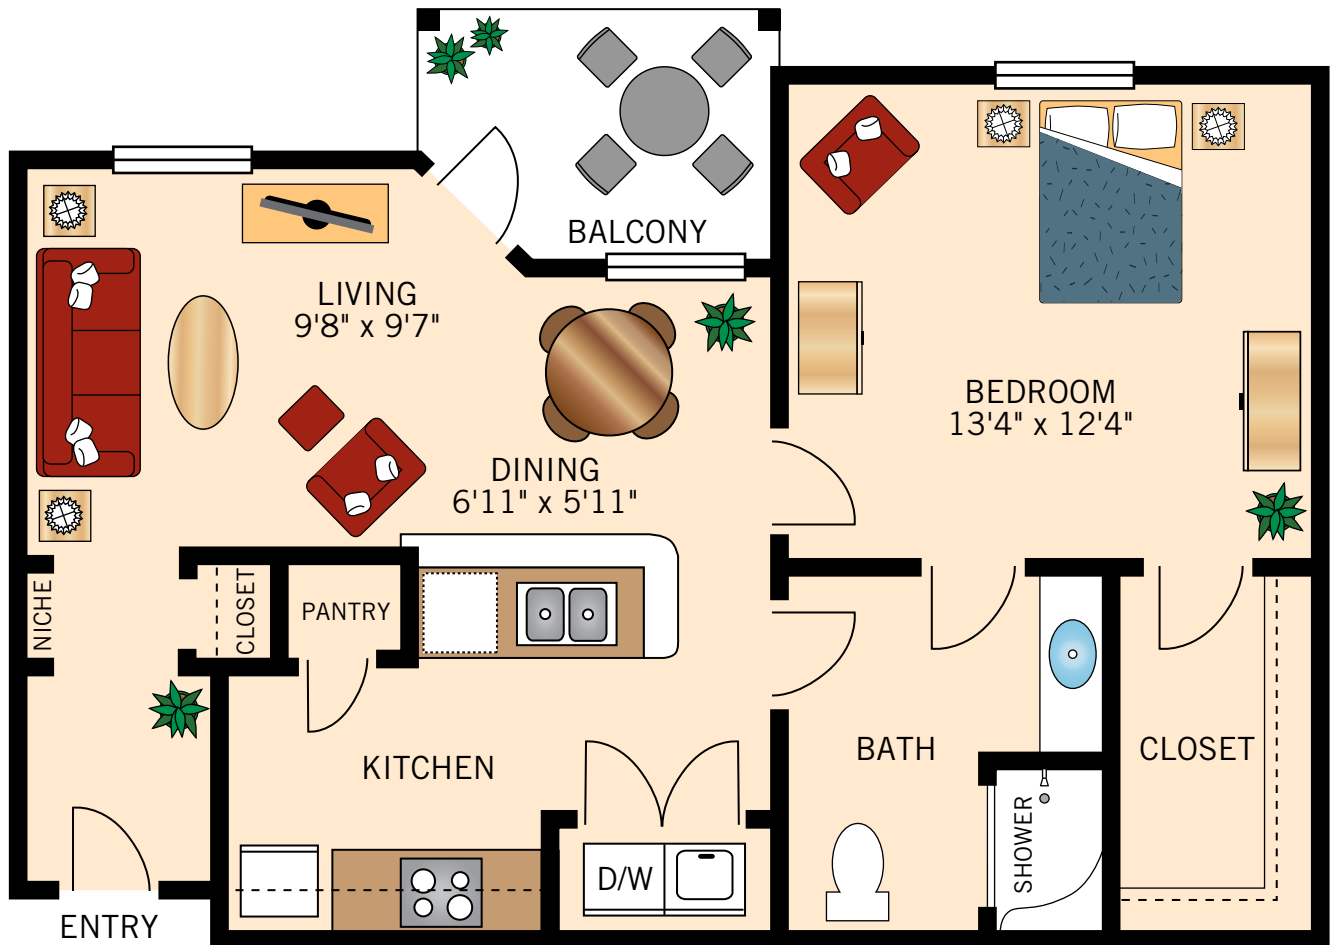

### THE TUSCANY ONE BEDROOM ONE BATH

689-740 Square Feet

Floor plans are not to scale and are shown for comparative purposes only.  
Actual apartment floor plans may have minor variations.

### THE FLORENCE ONE BEDROOM ONE BATH

760-802 Square Feet

Floor plans are not to scale and are shown for comparative purposes only.  
Actual apartment floor plans may have minor variations.

### THE GENOA ONE BEDROOM ONE BATH

768-810 Square Feet

Floor plans are not to scale and are shown for comparative purposes only.  
Actual apartment floor plans may have minor variations.

### TWO BEDROOM TWO BATH

1,038 Square Feet

Floor plans are not to scale and are shown for comparative purposes only.  
Actual apartment floor plans may have minor variations.