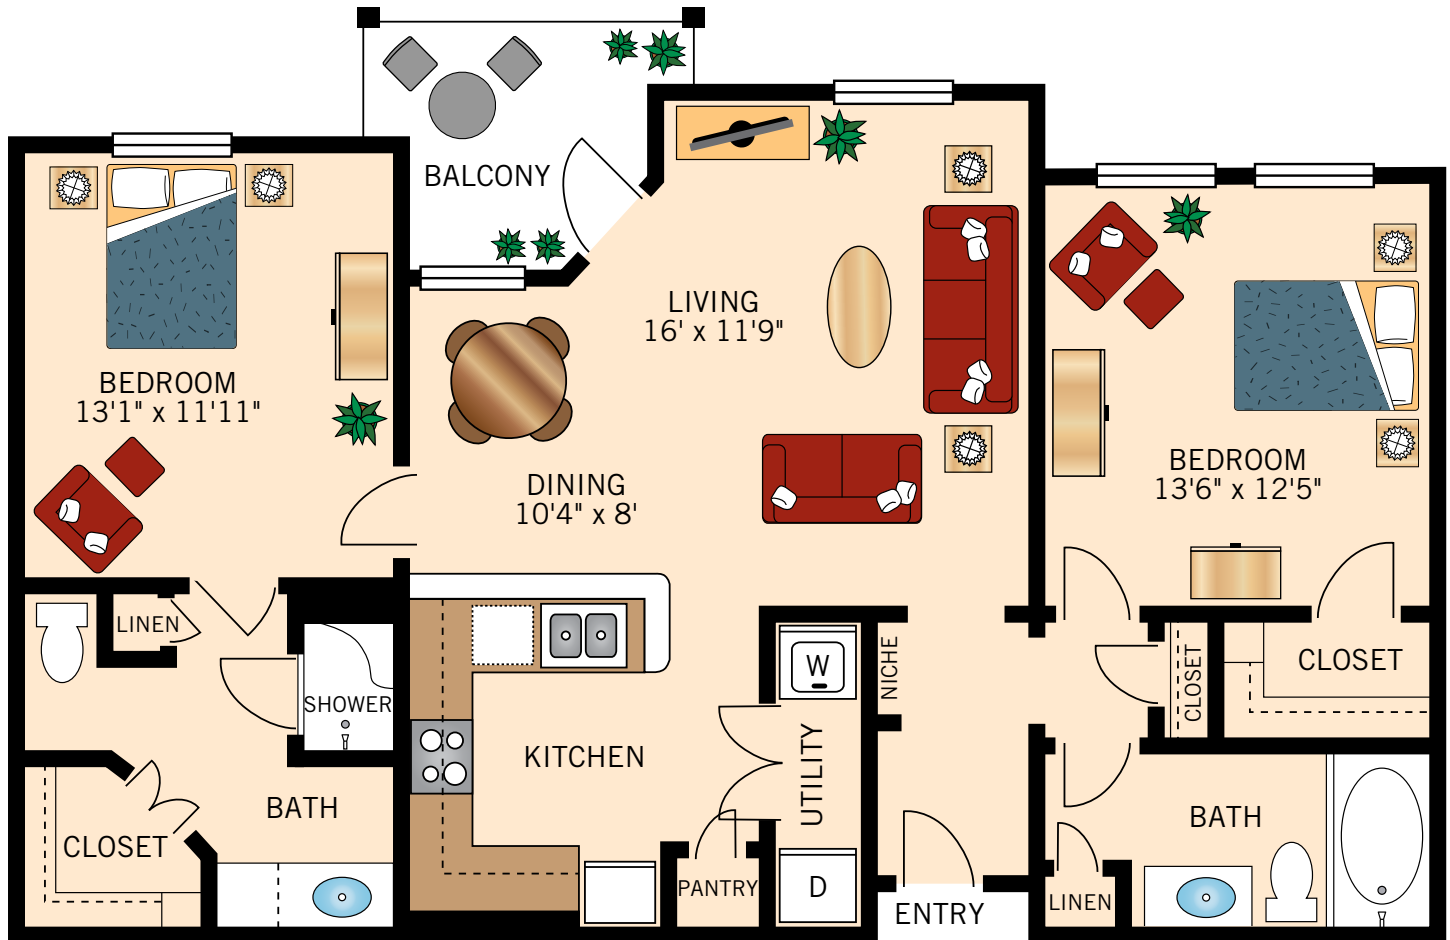

### THE MILAN

### THE VENICE

### TWO BEDROOM TWO BATH

1,015–1,061 Square Feet

Floor plans are not to scale and are shown for comparative purposes only.  
Actual apartment floor plans may have minor variations.

### THE PALERMO TWO BEDROOM TWO BATH

1,122–1,196 Square Feet

Floor plans are not to scale and are shown for comparative purposes only.  
Actual apartment floor plans may have minor variations.