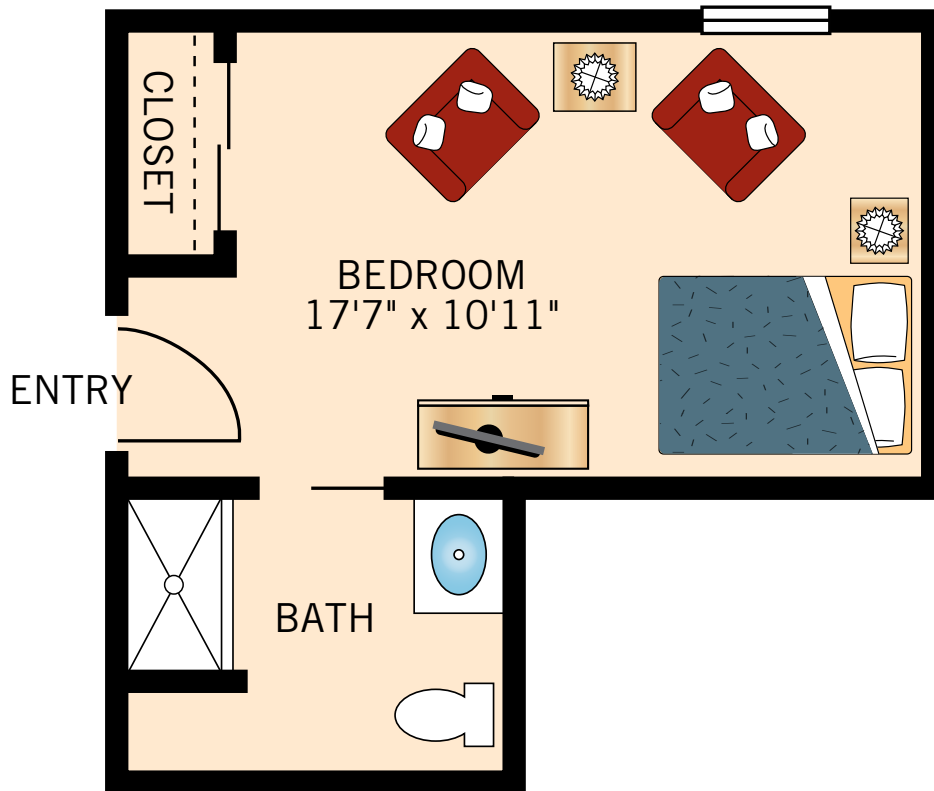

D-3
STUDIO
300 Square Feet

Floor plans are not to scale and are shown for comparative purposes only.
Actual apartment floor plans may have minor variations.

E-1
SHARED SUITE
356 Square Feet

Floor plans are not to scale and are shown for comparative purposes only.
Actual apartment floor plans may have minor variations.