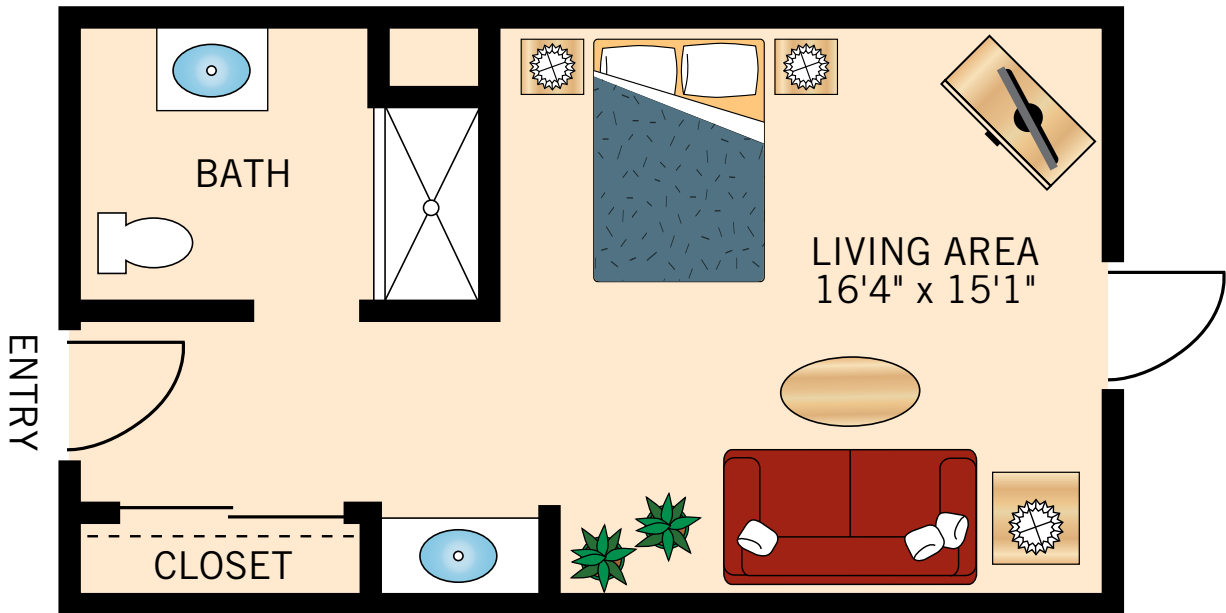

D-1 AND D-2 STUDIO

420 Square Feet

Floor plans are not to scale and are shown for comparative purposes only.
Actual apartment floor plans may have minor variations.

C-1 STUDIO

420 Square Feet

Floor plans are not to scale and are shown for comparative purposes only.
Actual apartment floor plans may have minor variations.

B-1 AND B-2 ONE BEDROOM ONE BATH

430 Square Feet

Floor plans are not to scale and are shown for comparative purposes only.
Actual apartment floor plans may have minor variations.

A-1

TWO BEDROOM ONE BATH

755 Square Feet

Floor plans are not to scale and are shown for comparative purposes only.
Actual apartment floor plans may have minor variations.