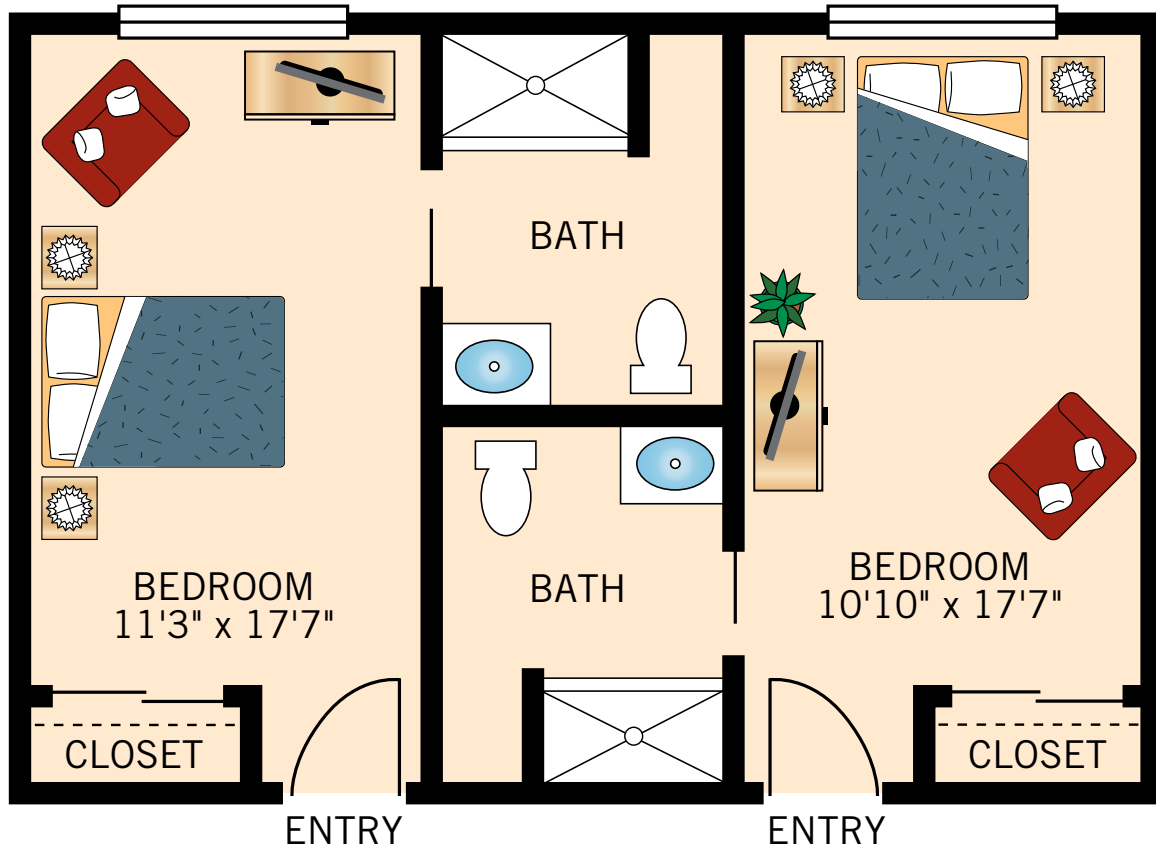

D-1 AND D-2 STUDIO

420 Square Feet

Floor plans are not to scale and are shown for comparative purposes only.
Actual apartment floor plans may have minor variations.

C-1 STUDIO

420 Square Feet

Floor plans are not to scale and are shown for comparative purposes only.
Actual apartment floor plans may have minor variations.

B-1 AND B-2 ONE BEDROOM ONE BATH

430 Square Feet

Floor plans are not to scale and are shown for comparative purposes only.
Actual apartment floor plans may have minor variations.

A-1

TWO BEDROOM ONE BATH

755 Square Feet

Floor plans are not to scale and are shown for comparative purposes only.
Actual apartment floor plans may have minor variations.