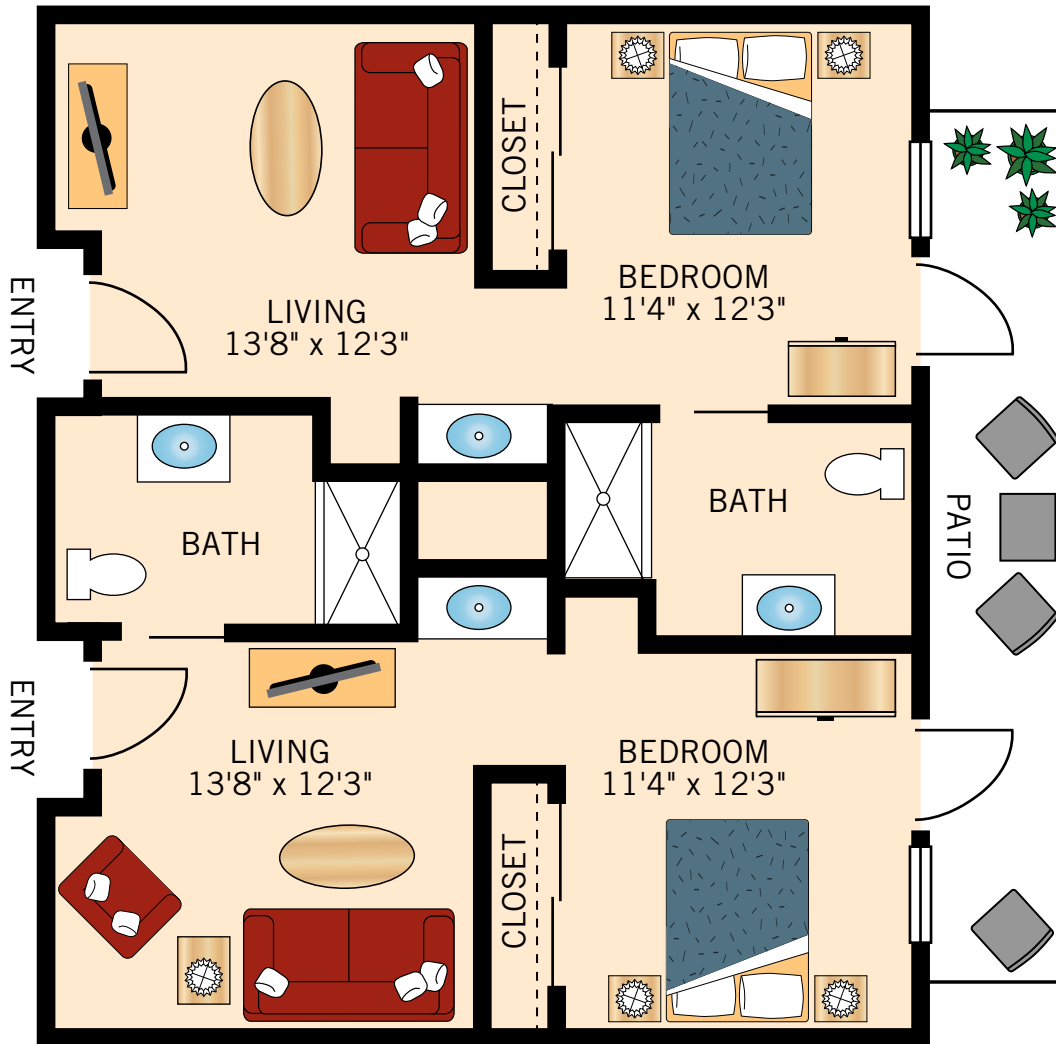

D-1 AND D-2 STUDIO

420 Square Feet

Floor plans are not to scale and are shown for comparative purposes only.
Actual apartment floor plans may have minor variations.

C-1 STUDIO

420 Square Feet

Floor plans are not to scale and are shown for comparative purposes only.
Actual apartment floor plans may have minor variations.

B-1 AND B-2 ONE BEDROOM ONE BATH

430 Square Feet

Floor plans are not to scale and are shown for comparative purposes only.
Actual apartment floor plans may have minor variations.

A-1

TWO BEDROOM ONE BATH

755 Square Feet

Floor plans are not to scale and are shown for comparative purposes only.
Actual apartment floor plans may have minor variations.