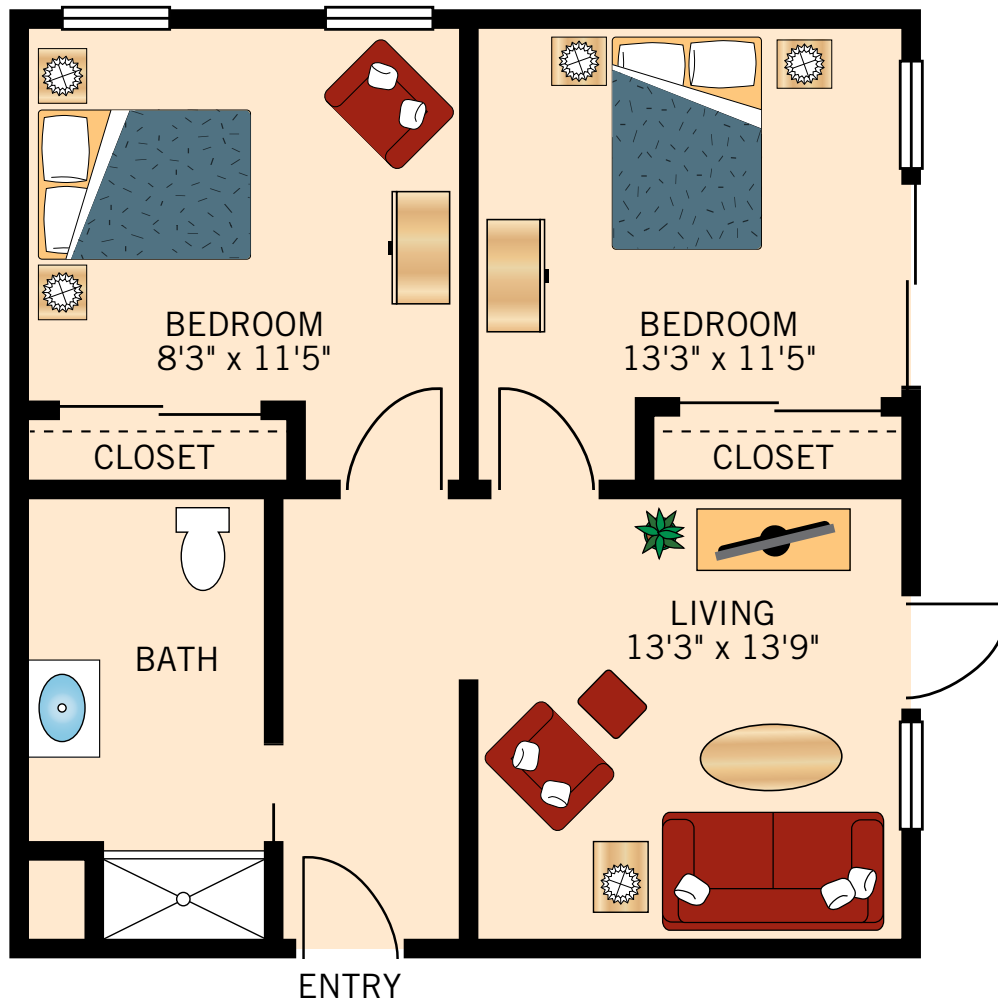

D-1 AND D-2 STUDIO

420 Square Feet

Floor plans are not to scale and are shown for comparative purposes only.
Actual apartment floor plans may have minor variations.

C-1 STUDIO

420 Square Feet

Floor plans are not to scale and are shown for comparative purposes only.
Actual apartment floor plans may have minor variations.

B-1 AND B-2 ONE BEDROOM ONE BATH

430 Square Feet

Floor plans are not to scale and are shown for comparative purposes only.
Actual apartment floor plans may have minor variations.

A-1

TWO BEDROOM ONE BATH

755 Square Feet

Floor plans are not to scale and are shown for comparative purposes only.
Actual apartment floor plans may have minor variations.